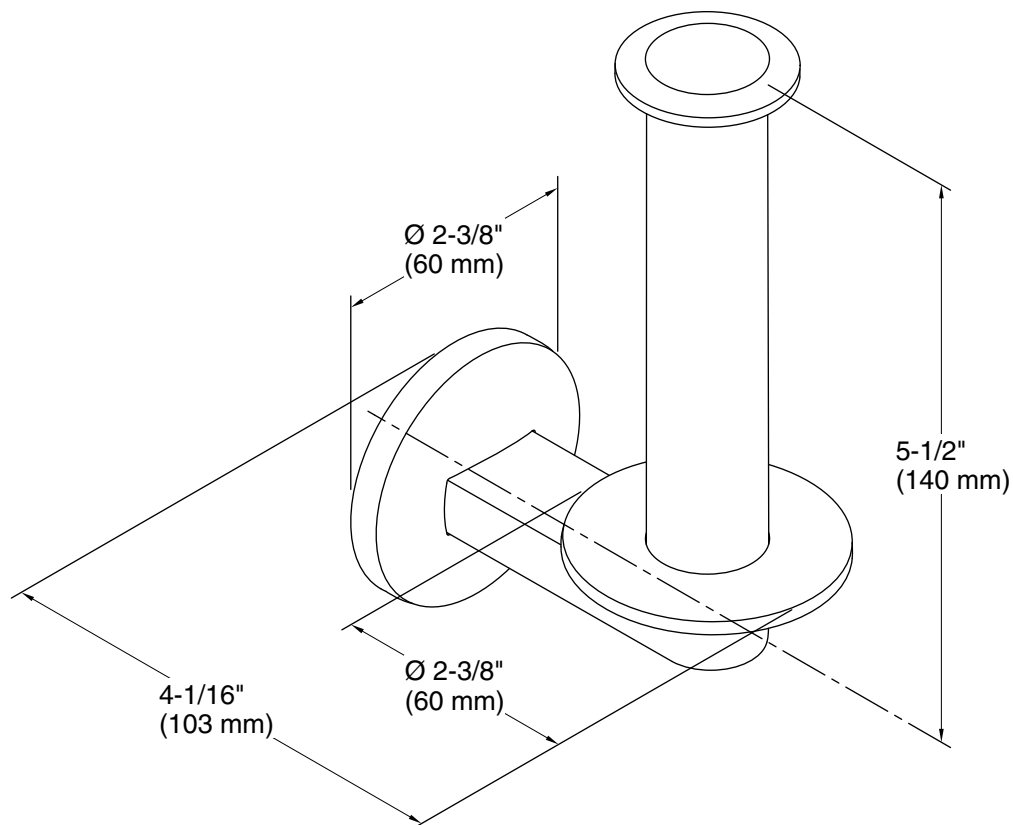

Components™

Vertical toilet paper holder
K-78383

Features

- Vertical holder provides easy access for changing toilet tissue.
- Coordinates with Components faucets and shower trim to complete your bathroom.

Color	Code	Description
	CP	Polished Chrome
	BN	Vibrant® Brushed Nickel
	BL	Matte Black

Technical Information

All product dimensions are nominal.

Material: Zinc, Brass

Notes

Install this product according to the installation instructions.