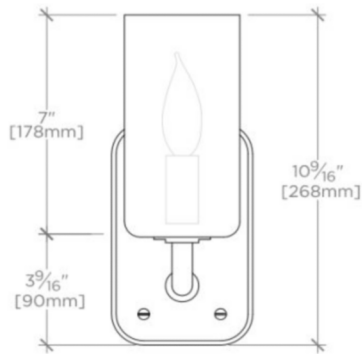

LUDLOW

LDLT01

Ludlow Wall Mounted Single Arm Sconce with Glass Shade

SHOWN IN LUDLOW WALL MOUNTED SINGLE ARM SCONCE WITH GLASS SHADE | LDLT01

TECHNICAL DETAILS

Bulb Base Size: E12
Bulb Type: B10
Depth / Width: 5 1/8"
Height: 10 9/16"
Installation Type: Wall Mounted
Junction Box Orientation: Any
Length: 4 5/16"
Number of Bulbs: One
Orientation: Up
Voltage: 120.0

CERTIFICATIONS

WATERWORKS

LUDLOW

LDLT01

Ludlow Wall Mounted Single Arm Sconce with Glass Shade

STYLE #	SOCKET	BULB	MAX WATT
LDLT01	Candelabra E12	B10 Incandescent	60
LD01LT (UK)	Bayonet B15	B15/SBC	40

TOP VIEW SCALE: 2"=1'-0"

MOUNTING SCALE: 2"=1'-0"

FRONT VIEW SCALE: 2"=1'-0"

SIDE VIEW SCALE: 2"=1'-0"