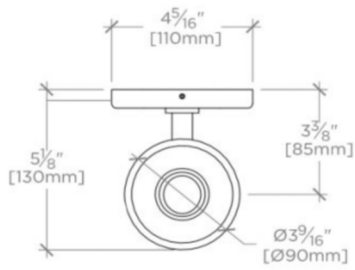

LUDLOW

LDLT01

Ludlow Wall Mounted Single Arm Sconce with Glass Shade

SHOWN IN LUDLOW WALL MOUNTED SINGLE ARM SCONCE WITH GLASS SHADE | LDLT01

TECHNICAL DETAILS

Bulb Base Size: E12
Bulb Type: B10
Depth / Width: 5 1/8"
Height: 10 9/16"
Installation Type: Wall Mounted
Junction Box Orientation: Any
Length: 4 5/16"
Number of Bulbs: One
Orientation: Up
Voltage: 120.0

CERTIFICATIONS

WATERWORKS

LUDLOW

LDLT01

Ludlow Wall Mounted Single Arm Sconce with Glass Shade

STYLE #	SOCKET	BULB	MAX WATT
LDLT01	Candelabra E12	B10 Incandescent	60
LD01LT (UK)	Bayonet B15	B15/SBC	40

TOP VIEW SCALE: 2"=1'-0"

MOUNTING SCALE: 2"=1'-0"

FRONT VIEW SCALE: 2"=1'-0"

SIDE VIEW SCALE: 2"=1'-0"