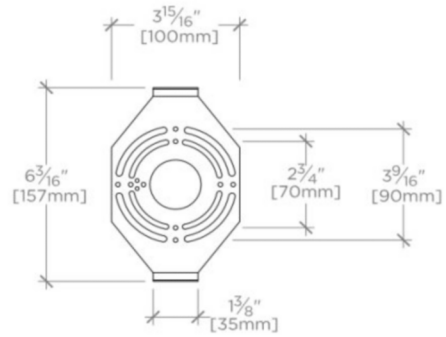

LUDLOW

LDLT01

Ludlow Wall Mounted Single Arm Sconce with Glass Shade

SHOWN IN LUDLOW WALL MOUNTED SINGLE ARM SCONCE WITH GLASS SHADE | LDLT01

TECHNICAL DETAILS

Bulb Base Size: E12
Bulb Type: B10
Depth / Width: 5 1/8"
Height: 10 9/16"
Installation Type: Wall Mounted
Junction Box Orientation: Any
Length: 4 5/16"
Number of Bulbs: One
Orientation: Up
Voltage: 120.0

CERTIFICATIONS

WATERWORKS

LUDLOW

LDLT01

Ludlow Wall Mounted Single Arm Sconce with Glass Shade

STYLE #	SOCKET	BULB	MAX WATT
LDLT01	Candelabra E12	B10 Incandescent	60
LD01LT (UK)	Bayonet B15	B15/SBC	40

TOP VIEW SCALE: 2"=1'-0"

MOUNTING SCALE: 2"=1'-0"

FRONT VIEW SCALE: 2"=1'-0"

SIDE VIEW SCALE: 2"=1'-0"