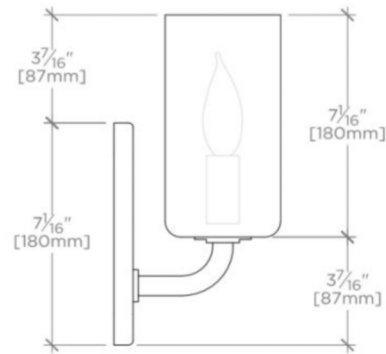

LUDLOW

LDLT01

Ludlow Wall Mounted Single Arm Sconce with Glass Shade

SHOWN IN LUDLOW WALL MOUNTED SINGLE ARM SCONCE WITH GLASS SHADE | LDLT01

TECHNICAL DETAILS

Bulb Base Size: E12
Bulb Type: B10
Depth / Width: 5 1/8"
Height: 10 9/16"
Installation Type: Wall Mounted
Junction Box Orientation: Any
Length: 4 5/16"
Number of Bulbs: One
Orientation: Up
Voltage: 120.0

CERTIFICATIONS

WATERWORKS

LUDLOW

LDLT01

Ludlow Wall Mounted Single Arm Sconce with Glass Shade

STYLE #	SOCKET	BULB	MAX WATT
LDLT01	Candelabra E12	B10 Incandescent	60
LD01LT (UK)	Bayonet B15	B15/SBC	40

TOP VIEW SCALE: 2"=1'-0"

MOUNTING SCALE: 2"=1'-0"

FRONT VIEW SCALE: 2"=1'-0"

SIDE VIEW SCALE: 2"=1'-0"