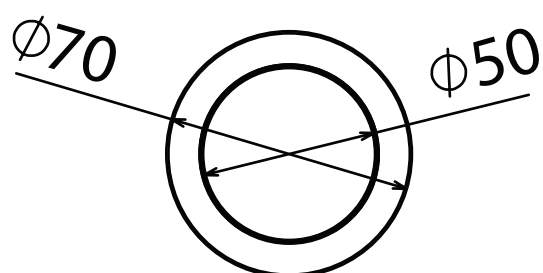

# PURO

PUR 204

---

---

Top-mounted progressive remote control  
Commando remoto da piano progressivo  
Comando remote progresivo para plano  
Commande distant progressive pour plan  
Commando entfernt von progressive Plan