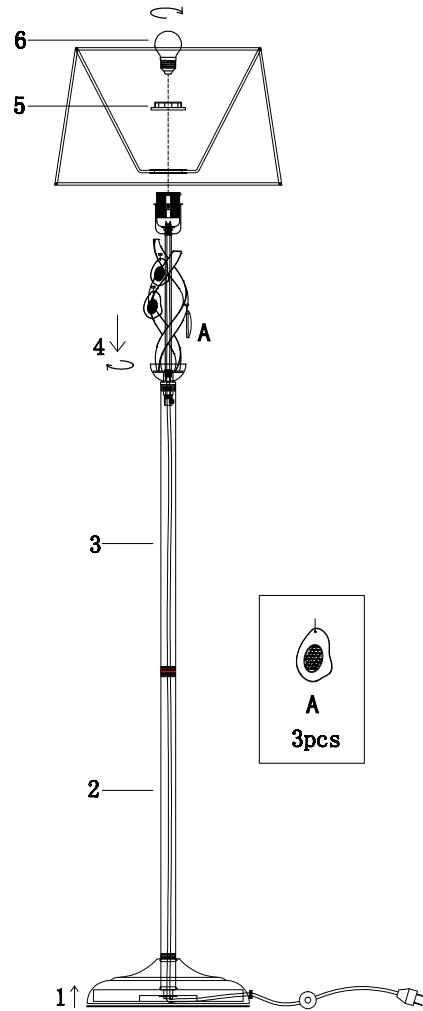

# Instruction

FR2001FL-01G

1 x E27 (40W)

Model: FR2001FL-01G  
Collection: Classic  
Series: Monique

Floor Lamps