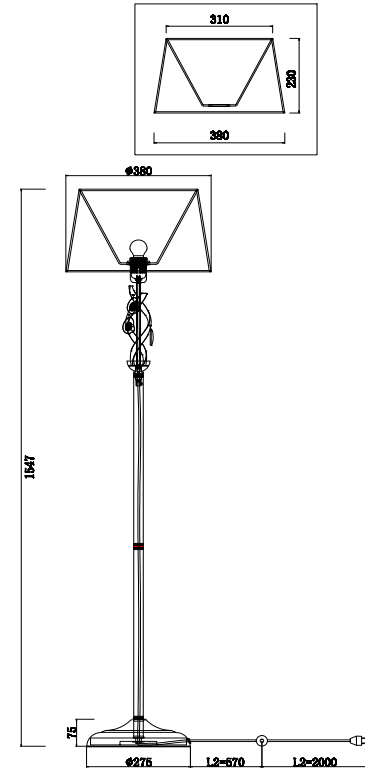

# Instruction

FR2001FL-01G

1 x E27 (40W)

Model: FR2001FL-01G  
Collection: Classic  
Series: Monique

Floor Lamps