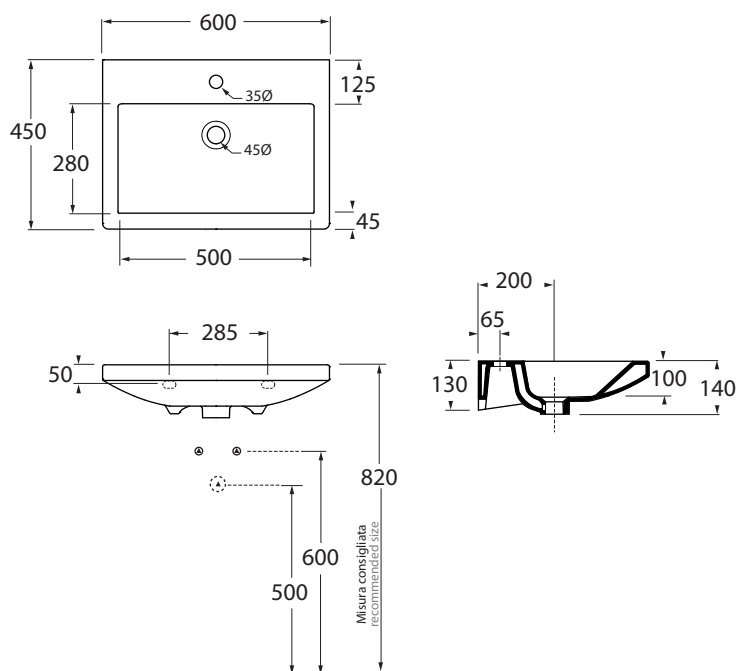

## THLS06045TOM

lavabi sospesi/wall hung washbasins

codice  
code

Lavabo Thin sospeso mono foro cm 60x45.  
Thin washbasin wall-hung 1 tap hole cm 60x45.

bianco lucido/ shiny white

THLS06045TOMBI

Lavabo Thin sospeso senza fori cm 60x45.  
Thin washbasin wall-hung no tap holes cm 60x45.

bianco lucido/ shiny white

THLS06045T00BI

CM 60x45xh14

plf italy pz.30 - plf export pcs.40

kg 16

scala/scale 1:20 dimensioni/dimensions in mm

Complementi/complements:

Codice  
code

Piletta automatica con troppo pieno  
Automatic waste system with over flow

PILTR

kg 0,5

TECHNICAL SHEET n°: <b>01</b>	DESIGNER: <b>ANGELETTI RUZZA</b>	CODE: <b>THLS06045TOM</b>	Azzurra sanitari in ceramica S.p.a. via Civita Castellana snc 01030 Castel S.Elia (VT) - ITALY Tel.+39.0761 518155 Fax.+39.0761 514560	
SHEET FORMAT: <b>A4</b>	ISO	REVISION: <b>02</b>	SCALE: <b>1:20</b>	DATE: <b>30/07/2019</b>
REGULATIONS: <b>CE EN 14688 / EN31 / Dop-14688 *</b>				
All the measurements respect the tolerances provided by the "AZZURRA QUALITY GUIDELINES".				