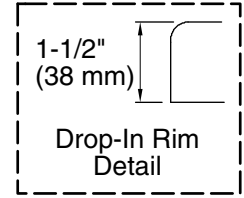

Technical Information

All product dimensions are nominal.

Installation:	Drop-in
Drain location:	End
Basin area, bottom:	45-1/8" x 19-11/16" (1146 mm x 500 mm)
Basin area, top:	52-3/4" x 25-5/16" (1340 mm x 643 mm)
Weight:	70 lbs (31.8 kg)
Minimum floor load:	44 lbs/ft ² (214.8 kg/m ²)
Water depth:	15" (381 mm)
Water capacity:	58 gal (219.6 L)
Cutout:	Drop-in, 58-1/2" x 30-1/2" (1486 mm x 775 mm)
Minimum flat for door:	2-3/16" (56 mm)