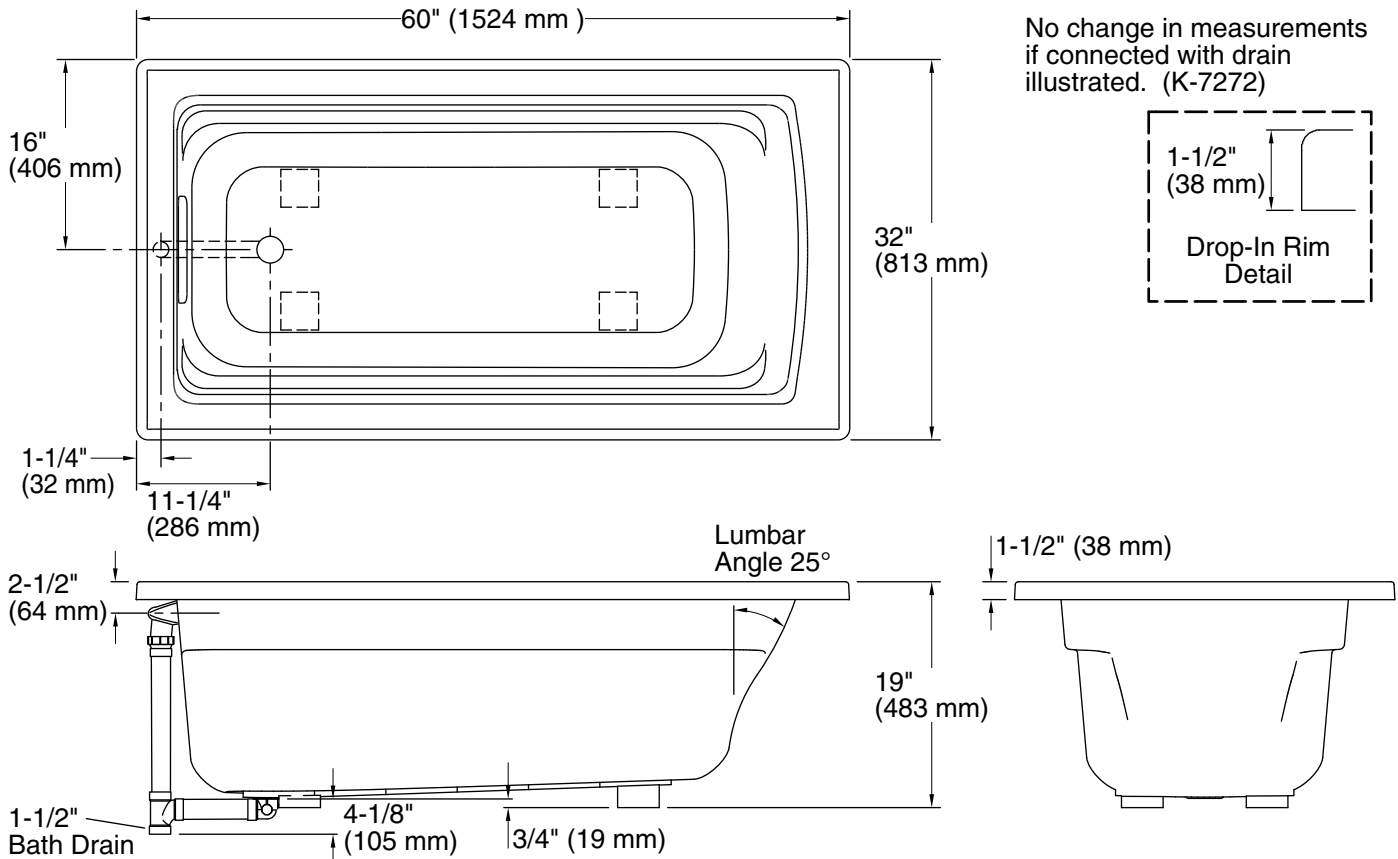

No change in measurements if connected with drain illustrated. (K-7272)

Technical Information

All product dimensions are nominal.

Installation:	Drop-in
Drain location:	End
Basin area, bottom:	45-1/8" x 19-11/16" (1146 mm x 500 mm)
Basin area, top:	52-3/4" x 25-5/16" (1340 mm x 643 mm)
Weight:	70 lbs (31.8 kg)
Minimum floor load:	44 lbs/ft² (214.8 kg/m²)
Water depth:	15" (381 mm)
Water capacity:	58 gal (219.6 L)
Cutout:	Drop-in, 58-1/2" x 30-1/2" (1486 mm x 775 mm)
Minimum flat for door:	2-3/16" (56 mm)

Notes

- Measure your actual product for rough-in details. Install this product according to the installation instructions.
- The hot water supply should be 70% of the capacity of the bath or greater. Installations will vary.
- ADA compliant when installed to the specific requirements of these regulations.