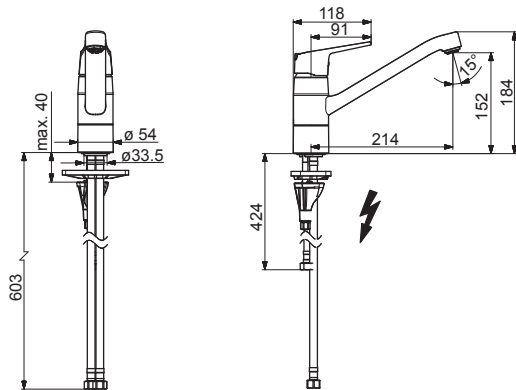

1821FG

I (ISO 3822)
EN 817
50 - 500 kPa
0.08 l/s (300 kPa w/Reducer)
max. +80°C

static.oras.com/1821FG