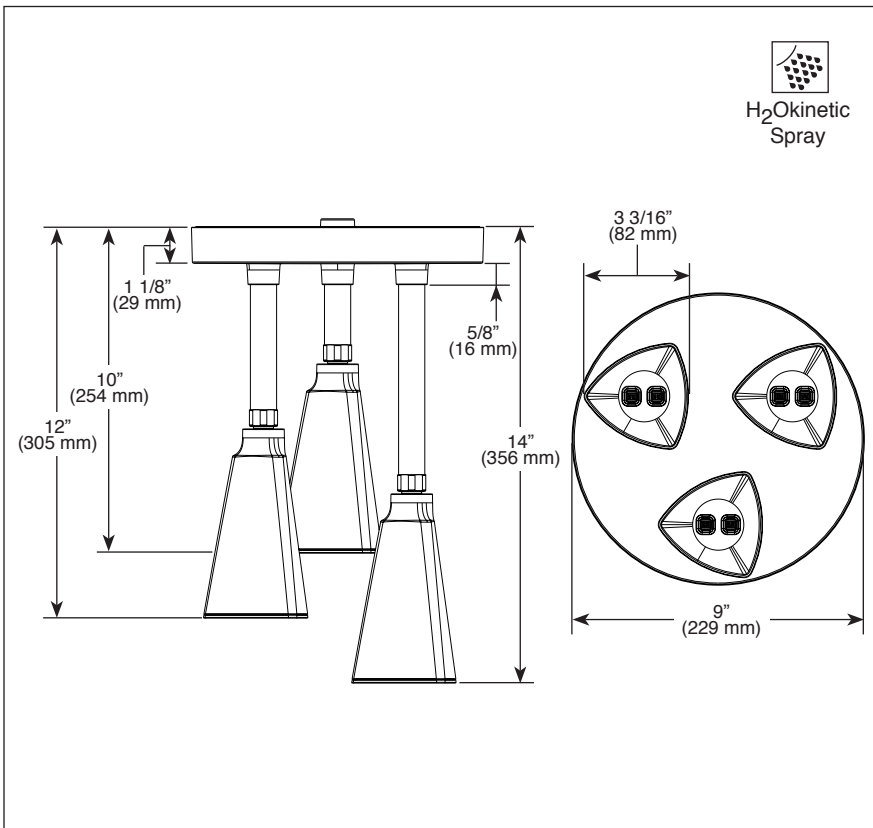

57140▲

Submitted Model No.: _____

Specific Features: _____

▲ Designate proper finish suffix

see what Delta can do™

SHOWER HEAD

■ Single Spray Setting Pendant Raincan

FEATURES:

- H₂Okinetic® Technology

STANDARD SPECIFICATIONS

- Max flow rate 1.75 gpm @ 80 psi, 6.6 L/min @ 550 kPa
- Adjustable pendant shower heads for ideal coverage
- To be used with a 9" (2286 mm) ceiling
- Connects to 1/2" IPS male threads