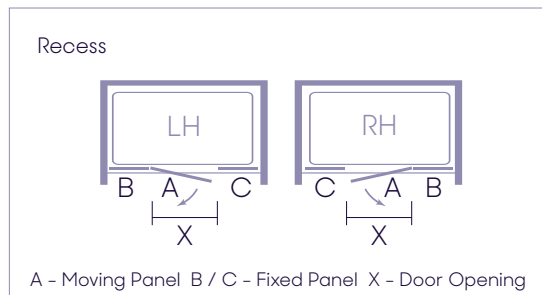

HINGE DOOR & 2 INLINE PANELS

in Recess

Shown as Left Hand (L)

FEATURES & BENEFITS

- Frameless Design
- Smooth & Solid Opening & Closing
- Handle Options Available
- Power Shower suitable
- Wetroom Compatible
- Concealed Fixings
- This product is handed

Handle Options

Standard Handle

Traditional Handle

Mirrored Chrome

Polished Nickel

Product Information

Size	Code	Adjustment Min-Max
1100	GHB1100H (L or R)	1060-1090
1125	GHB1125H (L or R)	1085-1115
1150	GHB1150H (L or R)	1110-1140
1175	GHB1175H (L or R)	1135-1165
1200	GHB1200H (L or R)	1160-1190
1225	GHB1225H (L or R)	1185-1215
1250	GHB1250H (L or R)	1210-1240
1275	GHB1275H (L or R)	1235-1265
1300	GHB1300H (L or R)	1260-1290
1325	GHB1325H (L or R)	1285-1315
1350	GHB1350H (L or R)	1310-1340
1375	GHB1375H (L or R)	1335-1365
1400	GHB1400H (L or R)	1360-1390
1425	GHB1425H (L or R)	1385-1415
1450	GHB1450H (L or R)	1410-1440
1475	GHB1475H (L or R)	1435-1465
1500	GHB1500H (L or R)	1460-1490
1525	GHB1525H (L or R)	1485-1515
1550	GHB1550H (L or R)	1510-1540
1575	GHB1575H (L or R)	1535-1565
1600	GHB1600H (L or R)	1560-1590
1625	GHB1625H (L or R)	1585-1615
1650	GHB1650H (L or R)	1610-1640
1675	GHB1675H (L or R)	1635-1665

Product Information

Size	Code	Adjustment Min-Max
1700	GHB1700H (L or R)	1660-1690
1725	GHB1725H (L or R)	1685-1715
1750	GHB1750H (L or R)	1710-1740
1775	GHB1775H (L or R)	1735-1765
1800	GHB1800H (L or R)	1760-1790
1825	GHB1825H (L or R)	1785-1815
1850	GHB1850H (L or R)	1810-1840
1875	GHB1875H (L or R)	1835-1865
1900	GHB1900H (L or R)	1860-1890

This product is handed – please choose L for Left and R for Right when ordering.

HINGE DOOR & 2 INLINE PANELS

in Recess continued

Shown as Left Hand (L)

FEATURES & BENEFITS

- Frameless Design
- Smooth & Solid Opening & Closing
- Handle Options Available
- Power Shower suitable
- Wetroom Compatible
- Concealed Fixings
- This product is handed