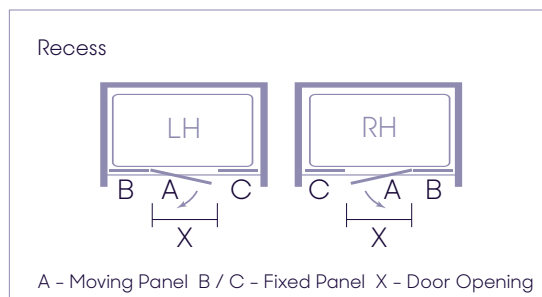

This product is handed – please choose L for Left and R for Right when ordering.

HINGE DOOR & 2 INLINE PANELS

in Recess continued

Shown as Left Hand (L)

FEATURES & BENEFITS

- Frameless Design
- Smooth & Solid Opening & Closing
- Handle Options Available
- Power Shower suitable
- Wetroom Compatible
- Concealed Fixings
- This product is handed

Handle Options

Standard Handle

Traditional Handle

Mirrored Chrome

Polished Nickel

Configuration

Size	Code	Door X Opening	Panel A Moving Panel	Panel B Fixed Panel	Panel C Fixed Panel
1100	GHB1100H (L or R)	520	600	300	200
1125	GHB1125H (L or R)	545	625	300	200
1150	GHB1150H (L or R)	570	650	300	200
1175	GHB1175H (L or R)	595	675	300	200
1200	GHB1200H (L or R)	520	600	300	300
1225	GHB1225H (L or R)	545	625	300	300
1250	GHB1250H (L or R)	570	650	300	300
1275	GHB1275H (L or R)	595	675	300	300
1300	GHB1300H (L or R)	520	600	300	400
1325	GHB1325H (L or R)	545	625	300	400
1350	GHB1350H (L or R)	570	650	300	400
1375	GHB1375H (L or R)	595	675	300	400
1400	GHB1400H (L or R)	620	700	300	400
1425	GHB1425H (L or R)	645	725	300	400
1450	GHB1450H (L or R)	670	750	300	400
1475	GHB1475H (L or R)	695	775	300	400
1500	GHB1500H (L or R)	620	700	400	400
1525	GHB1525H (L or R)	645	725	400	400
1550	GHB1550H (L or R)	670	750	400	400
1575	GHB1575H (L or R)	695	775	400	400
1600	GHB1600H (L or R)	620	700	500	400
1625	GHB1625H (L or R)	645	725	500	400
1650	GHB1650H (L or R)	670	750	500	400
1675	GHB1675H (L or R)	695	775	500	400