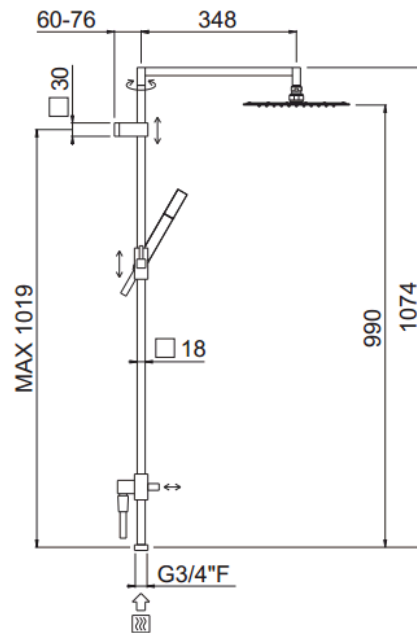

Extreme 3/4" connection

Extreme 3/4" connection, MySlim inspectable shower head
30453-CR

TECHNICAL INFORMATION

Turning square shower column with adjustable mounting with articulated shower holder, 3/4" connection, adjustable upper holder and diverter. Non-liming inspectable square ultra-thin shower head 240x240 in chromed stainless steel. Brass non-liming inspectable one jet square shower. PVC smooth double anti-torsion flexible hose cm 150. CHROME

ecologic

adjustable column

inspectable square

TECHNICAL DRAWING

FINISHINGS