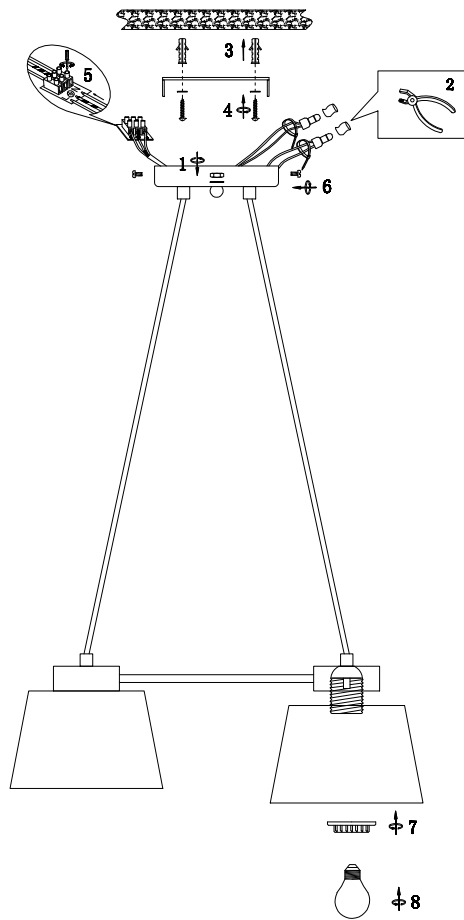

# Instruction

FR5004PL-05CH

5 x E27 (60W)

Model: FR5004PL-05CH  
Series: Barbara

Ceiling Lamps