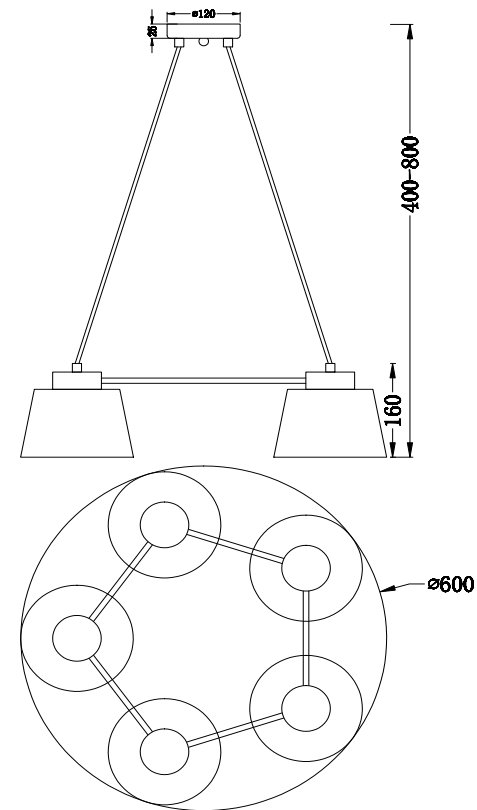

# Instruction

FR5004PL-05CH

5 x E27 (60W)

Model: FR5004PL-05CH  
Series: Barbara

Ceiling Lamps