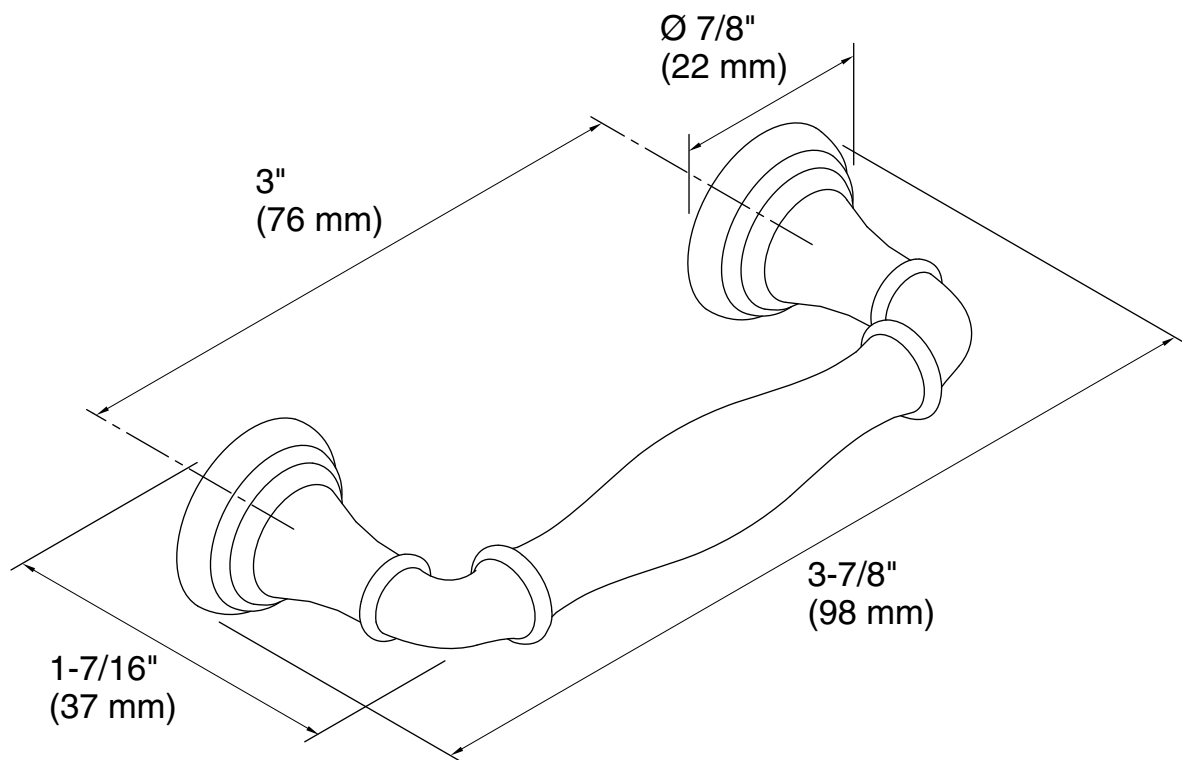

Technical Information

All product dimensions are nominal.

Material: Metal

Notes

Install this product in accordance with the installation instructions.

CAUTION: Risk of personal injury. Do not install these products in any area where they are likely to be used inadvertently as a grab bar or support bar. These products are not designed or intended for use as a grab bar or support bar.