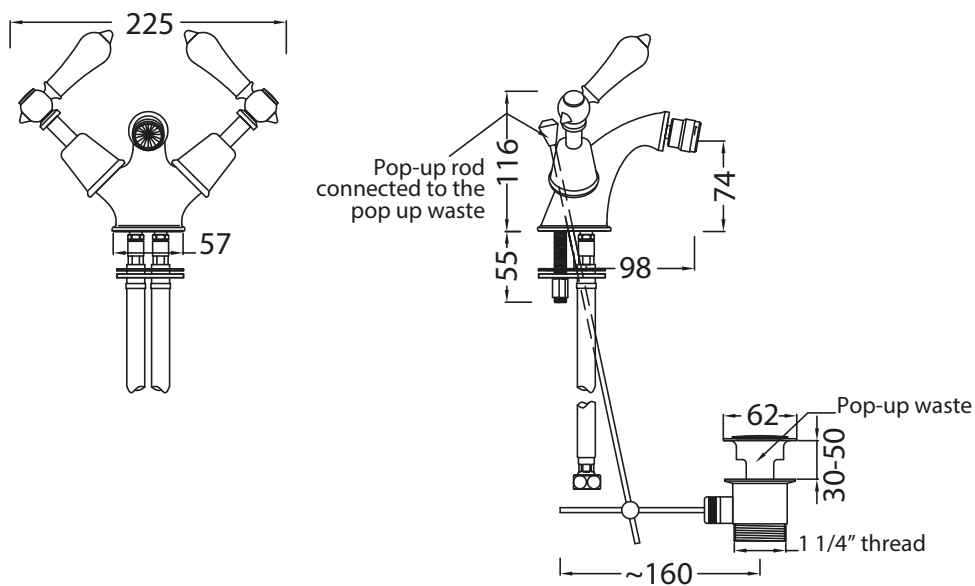

Catchpole & Rye

Saracens Dairy,
 Pluckley,
 Kent. U.K.
 TN27 0SA.
 TEL: +44 (0)1233 840840
 EMAIL: info@catchpoleandrye.com

Product Range:

Taps

Product Name:

La Fontaine Bidet Monobloc

DIMENSIONAL DATA SHEET

DATE: AUGUST 2018

NOTES:

DIMENSIONS IN MILLIMETRES.

WHILST EVERY EFFORT IS MADE TO ENSURE THE ACCURACY OF THESE DATA SHEETS THEY ARE SUBJECT TO CHANGE WITHOUT NOTICE AS PART OF THE COMPANY'S PRODUCT DEVELOPMENT PROCESS.