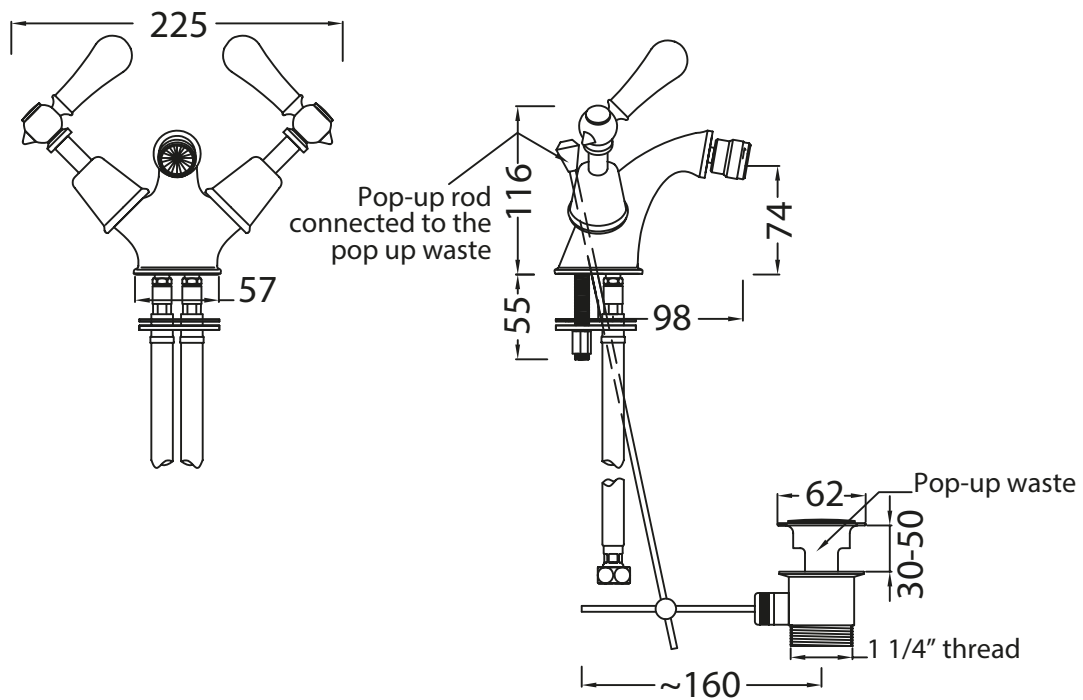

Catchpole & Rye

Saracens Dairy,
Pluckley,
Kent. U.K.
TN27 0SA.
TEL: +44 (0)1233 840840
EMAIL: info@catchpoleandrye.com

Product Range:

Taps

Product Name:

The Solheim Bidet Monobloc

DIMENSIONAL DATA SHEET
DATE: AUGUST 2018

NOTES:

DIMENSIONS IN MILLIMETRES.

WHILST EVERY EFFORT IS MADE TO ENSURE THE ACCURACY OF THESE DATA SHEETS THEY ARE SUBJECT TO CHANGE WITHOUT NOTICE AS PART OF THE COMPANY'S PRODUCT DEVELOPMENT PROCESS.