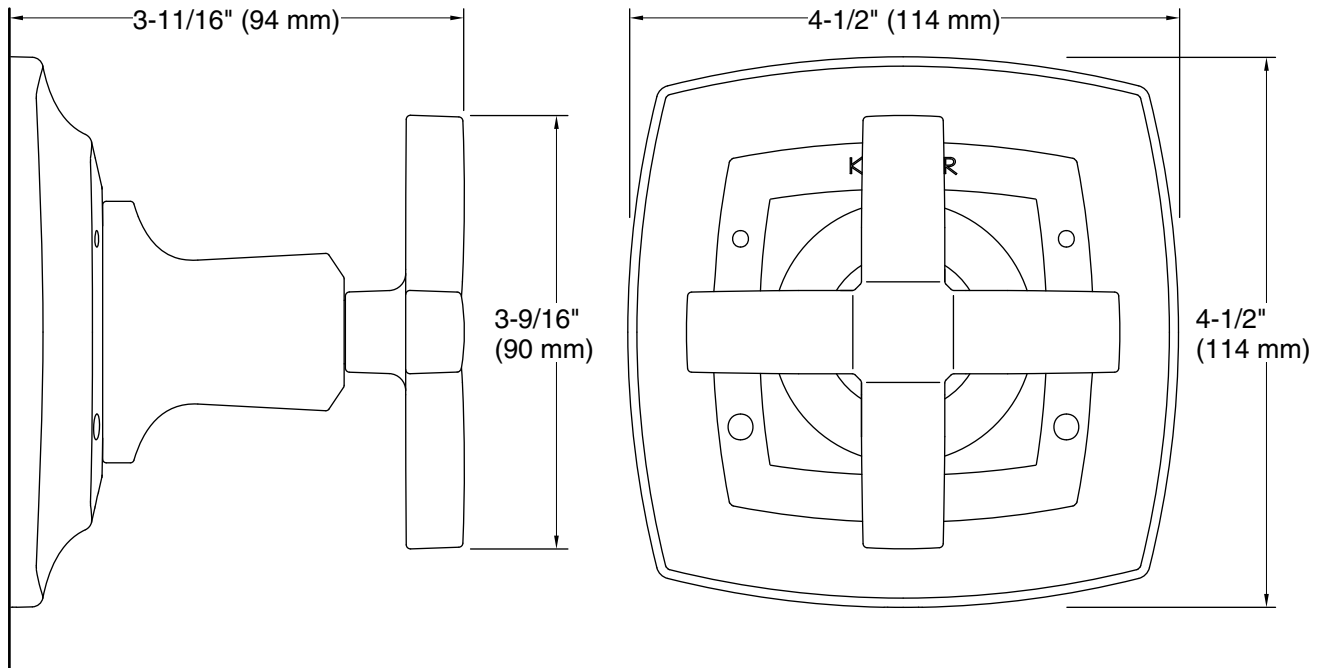

Technical Information

All product dimensions are nominal.

Notes

Install this product according to the installation instructions.

ADA compliant when installed to the specific requirements of these regulations.