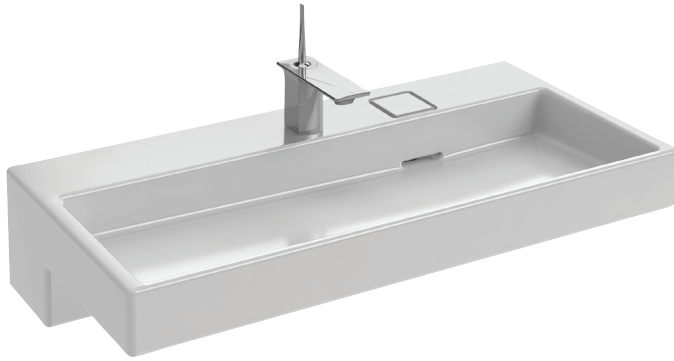

EXC112

Collection: TERRACE

Finish*:

00 - White

Main features:

Features

- **DIMENSIONS:** 100 x 49 cm
- **MATERIAL:** Ceramic
- **FAUCET DRILLING:** 1 tap hole
- **INSTALLATION:** STANDARD
- **NUMBER OF VANITY BASINS FOR VANITY TOPS:** Single basin vanity top
- **TECHNOLOGY:** FreeDrain system
- Innovative concealed drain system patented by Kohler
- **WEIGHT:** 31.5 kg
- **INSTALLATION TYPE:** Self-supporting or can be mounted on a specific cabinet
- **TAP DRILLING:** 1 tap hole
- **OVERFLOW:** With overflow hole
- **PRODUCT INCLUDED:** (Tap not included)
- Geometrically-inspired L-shaped vanity top provides a functional design element
- Vanity Top 100 X 49 cm with LED strip lighting (230 V / 12 V)

Consumer benefits

- **UNIQUE DESIGN:** Esthetic, elegant, precise geometrics for a contemporary design with L-shaped architecture
- **TECHNOLOGICAL INNOVATION:** FreeDrain is a patented offset waste system that lets the user control drainage with a simple touch to the plate
- **EASY CARE:** With no center waste, there is room for an easy-to-clean wide rear ledge on the vanity top

Required products

- EB1187: Base unit 100 cm

Optional products

- E4905: Towel rail, right

Technical drawing

Product Specification: Vanity top 100 cm. EXC112. Collection: TERRACE. DIMENSIONS: 100 x 49 cm. WEIGHT: 31.5 kg. MATERIAL: Ceramic. INSTALLATION TYPE: Self-supporting or can be mounted on a specific cabinet. FAUCET DRILLING: 1 tap hole. TAP DRILLING: 1 tap hole. INSTALLATION: STANDARD. OVERFLOW: With overflow hole. NUMBER OF VANITY BASINS FOR VANITY TOPS: Single basin vanity top. PRODUCT INCLUDED: (Tap not included). TECHNOLOGY: FreeDrain system. Geometrically-inspired L-shaped vanity top provides a functional design element. Innovative concealed drain system patented by Kohler. Vanity Top 100 X 49 cm with LED strip lighting (230 V / 12 V).