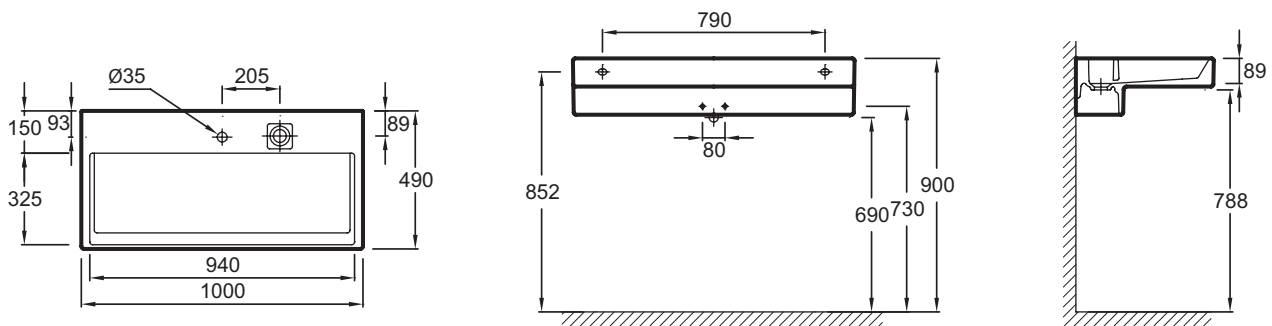

EXC112

Collection: TERRACE

Finish*:

00 - White

Main features:

Features

- **DIMENSIONS:** 100 x 49 cm
- **MATERIAL:** Ceramic
- **FAUCET DRILLING:** 1 tap hole
- **INSTALLATION:** STANDARD
- **NUMBER OF VANITY BASINS FOR VANITY TOPS:** Single basin vanity top
- **TECHNOLOGY:** FreeDrain system
- Innovative concealed drain system patented by Kohler
- **WEIGHT:** 31.5 kg
- **INSTALLATION TYPE:** Self-supporting or can be mounted on a specific cabinet
- **TAP DRILLING:** 1 tap hole
- **OVERFLOW:** With overflow hole
- **PRODUCT INCLUDED:** (Tap not included)
- Geometrically-inspired L-shaped vanity top provides a functional design element
- Vanity Top 100 X 49 cm with LED strip lighting (230 V / 12 V)

Consumer benefits

- **UNIQUE DESIGN:** Esthetic, elegant, precise geometrics for a contemporary design with L-shaped architecture
- **TECHNOLOGICAL INNOVATION:** FreeDrain is a patented offset waste system that lets the user control drainage with a simple touch to the plate
- **EASY CARE:** With no center waste, there is room for an easy-to-clean wide rear ledge on the vanity top

Required products

- EB1187: Base unit 100 cm

Optional products

- E4905: Towel rail, right

Technical drawing

Product Specification: Vanity top 100 cm. EXC112. Collection: TERRACE. DIMENSIONS: 100 x 49 cm. WEIGHT: 31.5 kg. MATERIAL: Ceramic. INSTALLATION TYPE: Self-supporting or can be mounted on a specific cabinet. FAUCET DRILLING: 1 tap hole. TAP DRILLING: 1 tap hole. INSTALLATION: STANDARD. OVERFLOW: With overflow hole. NUMBER OF VANITY BASINS FOR VANITY TOPS: Single basin vanity top. PRODUCT INCLUDED: (Tap not included). TECHNOLOGY: FreeDrain system. Geometrically-inspired L-shaped vanity top provides a functional design element. Innovative concealed drain system patented by Kohler. Vanity Top 100 X 49 cm with LED strip lighting (230 V / 12 V).