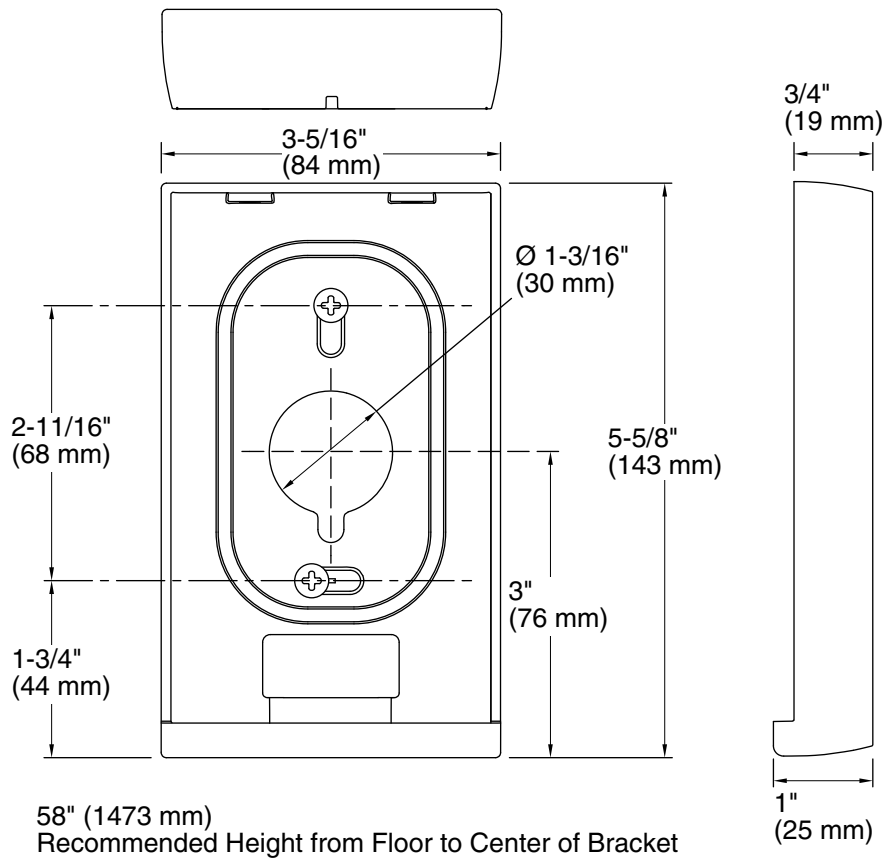

Technical Information

All product dimensions are nominal.

Drain included: No

Notes

Install this product according to the installation guide.