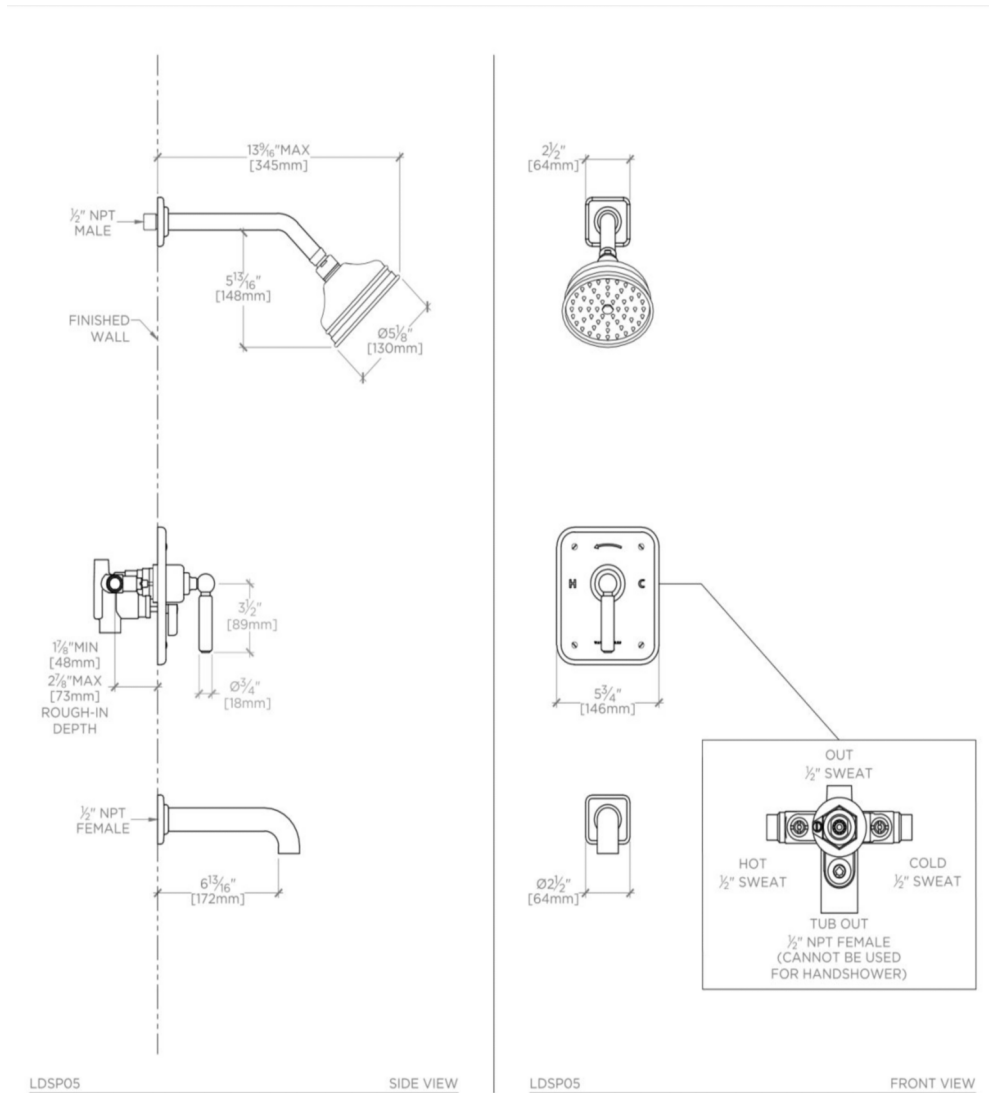

## LUDLOW

LDSP05

Ludlow Pressure Balance Shower Package with 5" Shower Rose Head and Tub Spout

SHOWN IN LUDLOW PRESSURE BALANCE SHOWER PACKAGE WITH 5" SHOWER ROSE HEAD AND TUB SPOUT | LDSP05

### PRODUCT FEATURES

This shower package is composed of the following product styles: LDSH01, UNSH32, LDPB30, GUPB87, LDTS80

## LDSP05

Ludlow Pressure Balance Shower Package with 5" Shower Rose Head and Tub Spout

THIS DRAWING IS NOT INTENDED FOR USE AS A PIPING SCHEMATIC