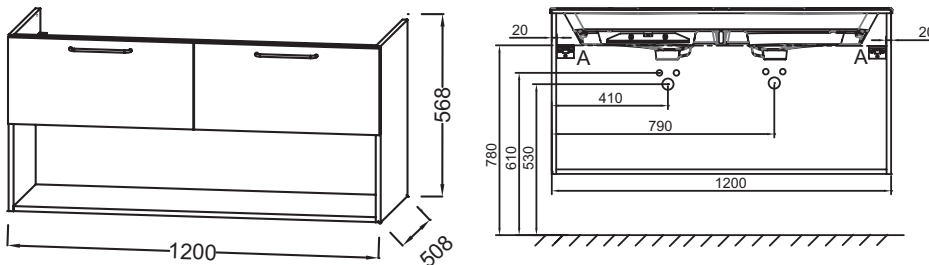

EB2555-R6

Collection: ODÉON RIVE GAUCHE

Finish*:

Main features:

Features

- DIMENSIONS: 120 x 50.80 x 56.80 cm
- MATERIAL: Lacquer or melamine
- NORMS AND REGULATION: NF
- VERSION: White handle
- INSIDE FINISH: Grey
- ADDITIONAL INFORMATION: taps, vanity top/basin and fixings set not included

- WEIGHT: 38.5 kg
- INSTALLATION TYPE: Wall-hung
- STORAGE TYPE: Drawer + niche
- HANDLE : Attached wire handle
- FIXING: Installer selects fixings set according to wall support

Consumer benefits

- SOUND COMFORT: Drawers equipped with a damper close system
- PERFECT FINISH: Wide choice of finishes

Installation benefits

- EASY INSTALLATION: Assembled cabinet

Required products

- EB2565: Vanity top frosted glass 121 cm
- EXAT112-Z: Vanity top 120 cm

Technical drawing

Product Specification: Base unit for vanity top 120 cm, 2 drawers/1 niche, white handle. EB2555-R6. Collection: ODÉON RIVE GAUCHE. DIMENSIONS: 120 x 50.80 x 56.80 cm. WEIGHT: 38.5 kg. MATERIAL: Lacquer or melamine. INSTALLATION TYPE: Wall-hung. NORMS AND REGULATION: NF. STORAGE TYPE: Drawer + niche. VERSION: White handle. HANDLE : Attached wire handle. INSIDE FINISH: Grey. FIXING: Installer selects fixings set according to wall support. ADDITIONAL INFORMATION: taps, vanity top/basin and fixings set not included.