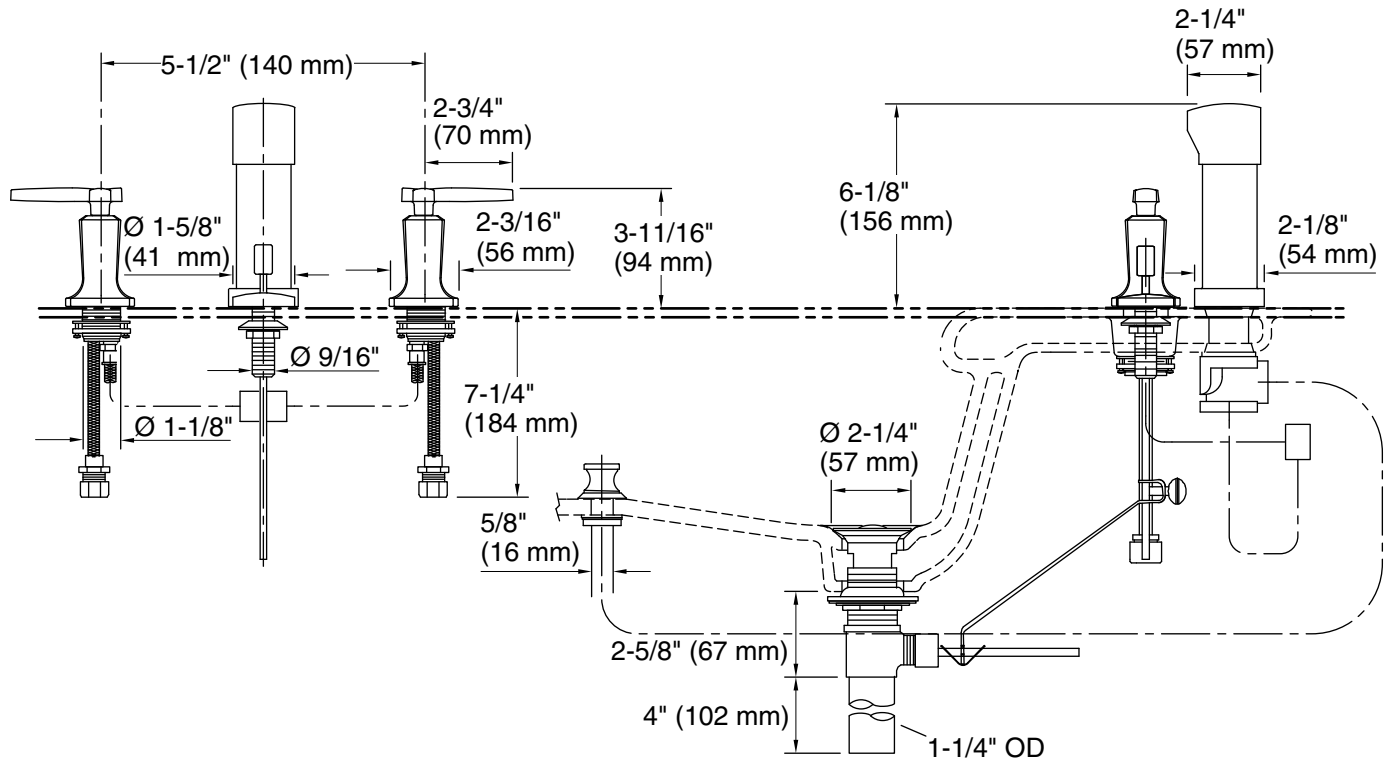

Features

- Pop-up drain with lift rod and tailpiece.
- Flexible connections for easy installation.
- Vertical spray.
- Fixture-mount transfer valve/vacuum breaker.
- Available with lever handles.
- Quarter-turn washerless ceramic disc valves.

Material

- Metal construction.
- Brass valve bodies.

Recommended Products/Accessories

K-23726 Drain treatment
K-23723 Faucet cleaner

Codes/Standards

ASME A112.18.1/CSA B125.1
ASSE 1001

KOHLER® Faucet Lifetime Limited Warranty

Technical Information

All product dimensions are nominal.

Notes

Install this product according to the installation instructions.