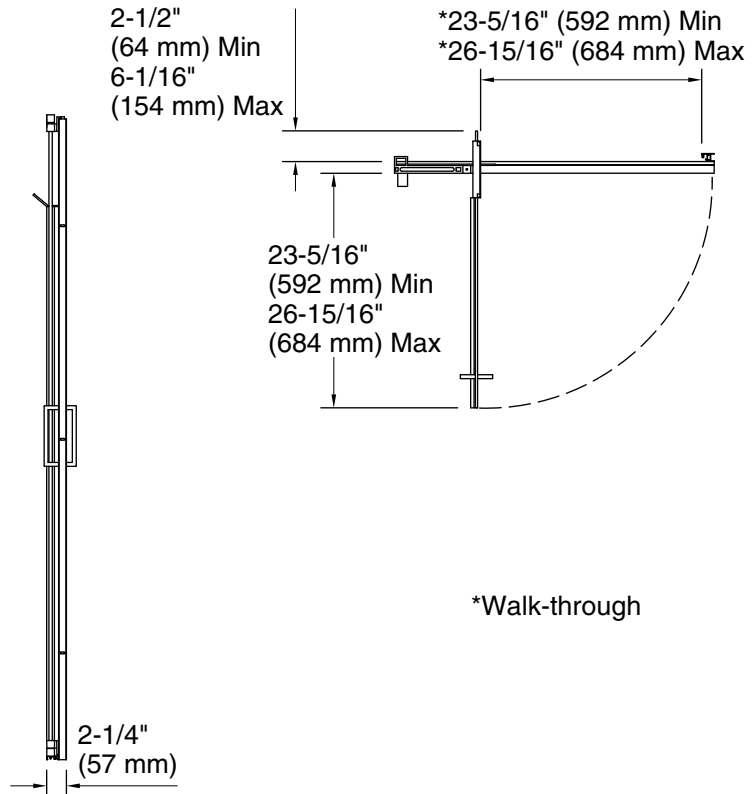

L	Crystal Clear
---	---------------

Technical Information

All product dimensions are nominal.

Installation type: For shower base installation

Opening style: Pivot

Opening Width - Min: 33" (838 mm)

Opening Width - Max: 36" (914 mm)

Walk-through - Min: 23-5/16" (592 mm)

Walk-through - Max: 26-15/16" (684 mm)

Base-To-Wall Radius 3/8" (10 mm)

– Max:

Glass thickness: 1/4" (6 mm)

Glass coating: CleanCoat®

Notes

Measure your actual product for roughing-in details.

The vertical opening should be a minimum of 73-1/2" (1867 mm) to allow for installation clearance.