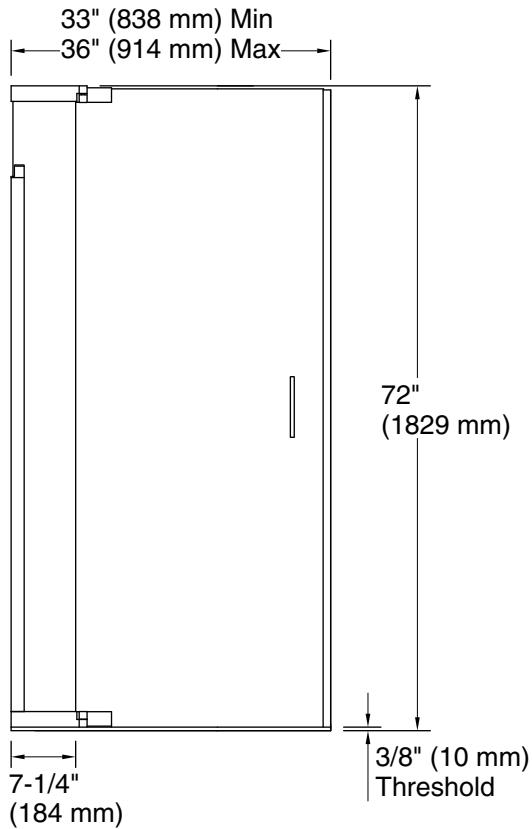

L	Crystal Clear
---	---------------

Technical Information

All product dimensions are nominal.

Installation type: For shower base installation

Opening style: Pivot

Opening Width - Min: 33" (838 mm)

Opening Width - Max: 36" (914 mm)

Walk-through - Min: 23-5/16" (592 mm)

Walk-through - Max: 26-15/16" (684 mm)

Base-To-Wall Radius 3/8" (10 mm)

– Max:

Glass thickness: 1/4" (6 mm)

Glass coating: CleanCoat®

Notes

Measure your actual product for roughing-in details.

The vertical opening should be a minimum of 73-1/2" (1867 mm) to allow for installation clearance.