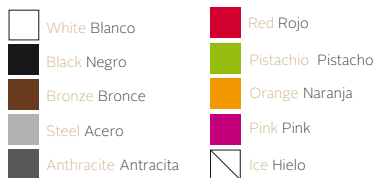

FINISHES ACABADOS

BASIC Matt finished.
Básico, acabado mate.