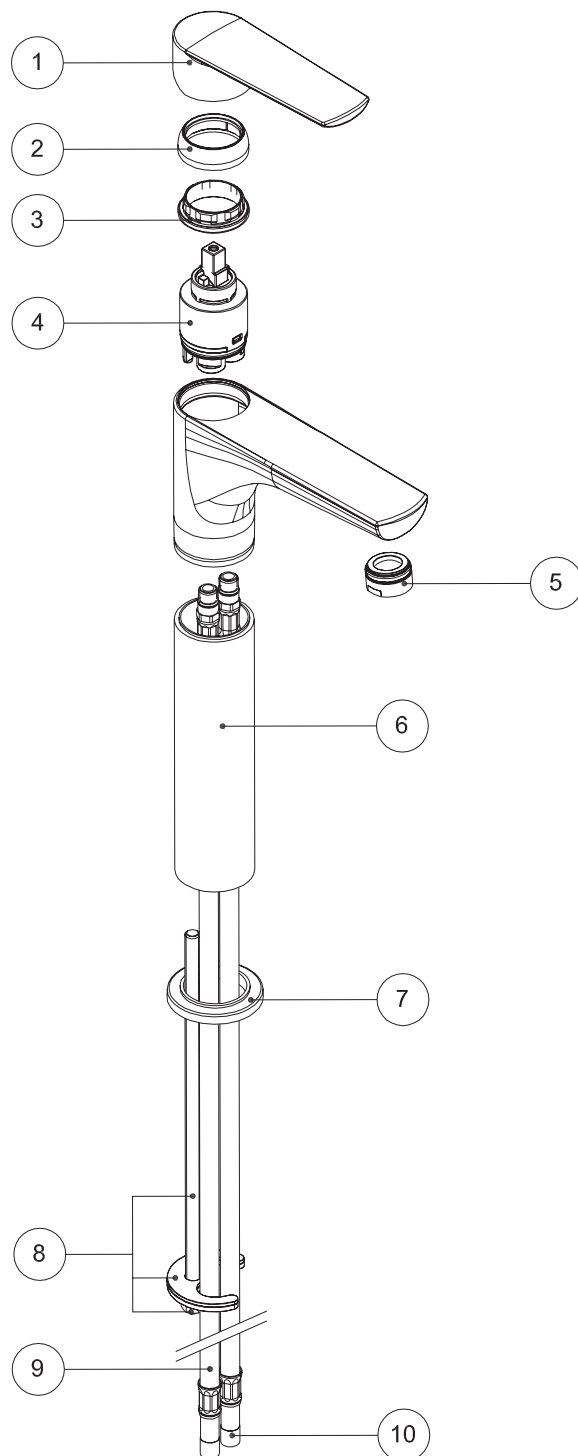

Hafa® Mix High

Art: 1381010

Spare Parts

Hafa®

Hafa
Svarvaregatan 5, Box 525
SE-301 80 Halmstad
SWEDEN

Garanti/Warranty.
Service, resevdelar/spare-parts
Sweden: Tel: +46 (0)35 15 44 75
Norway: Tel: +47 69 31 02 30
Finland: Puh: 0207 43 50 00

www.hafa.se
www.hafa.dk
www.hafabad.no
www.hafa.se
www.hafabathroom.ru
www.hafa.eu

E-mail:
service@hafa.se
service@hafabad.no