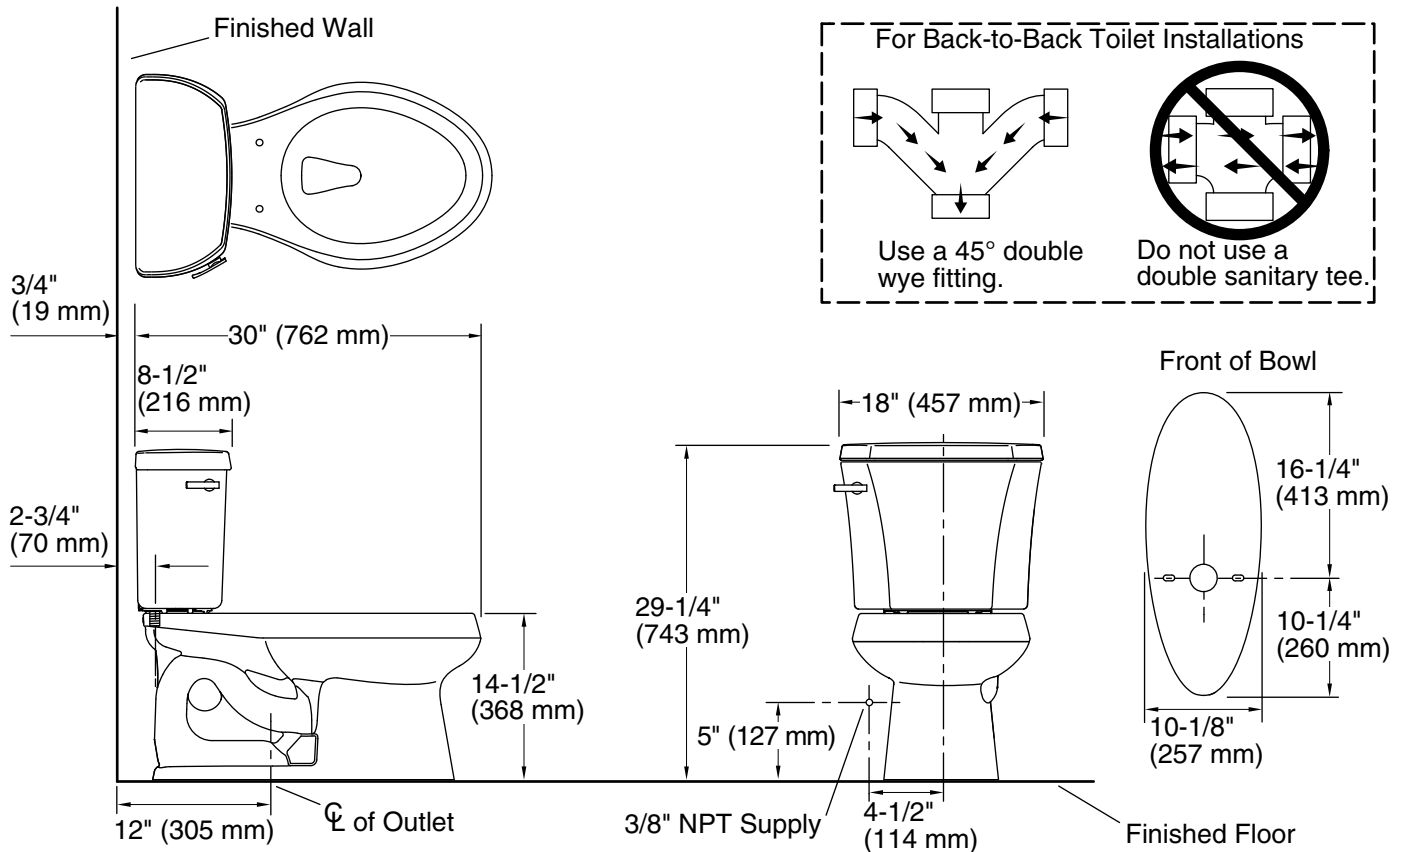

Features

- Two-piece toilet.
- Elongated bowl offers added room and comfort.
- 1.28 gpf (4.8 lpf).
- 2-1/8" (54 mm) fully-glazed trapway.
- Standard left-hand trip lever included.
- Combination consists of the K-4467 tank and the K-4198 bowl.
- Coordinates with other products in the Wellworth collection.

Installation

- Standard 12" (305 mm) rough-in.
- Three-bolt installation.
- Seat and supply line sold separately.

Water Conservation & Rebates

- Eligible for consumer rebates in some municipalities.

Recommended Products/Accessories

Included Components

Product consists of:

K-4198 Elongated Bowl
K-4467 Toilet tank, 1.28 gpf

Additional Components:

Bolt cap accessory pack
Tank accessory pack
Tank cover
Trip lever

Codes/Standards

ASME A112.19.2/CSA B45.1
DOE - Energy Policy Act 1992
EPA WaterSense®

Technical Information

All product dimensions are nominal.

Toilet type:	Two-piece, Floor-mount
Waste Outlet:	Floor
Bowl shape:	Elongated
Flush type:	Class Five®
Trap passageway:	2-1/8" (54 mm)
Water Consumption	
Full:	1.28 gpf (4.8 lpf)
Water surface size:	11-1/4" x 8-1/4" (286 mm x 210 mm)
Rim to water surface:	5-1/4" (133 mm)
Rough-in:	12" (305 mm)
Seat-mounting holes:	5-1/2" (140 mm)