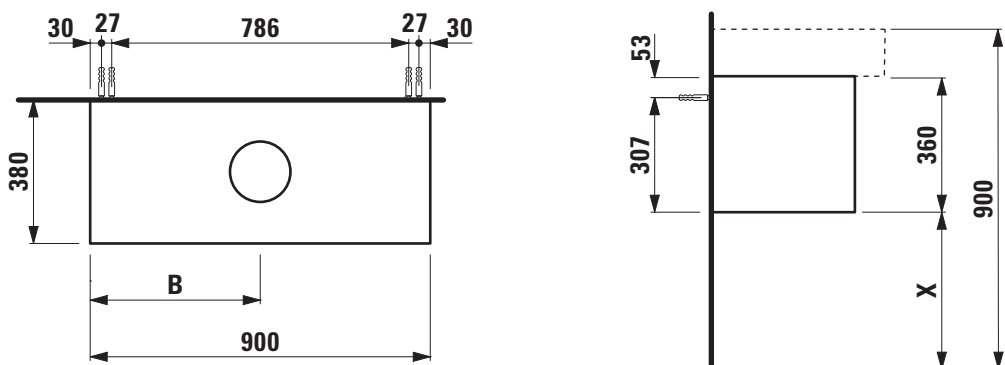

TECHNICAL DRAWINGS / S 1 : 20

B / mm	Ceramic
300	Kartell by Laufen 81033.8
365	Val 81728.5
375	Kartell by Laufen 81033.4
525	Kartell by Laufen 81033.5

B / mm	Ceramic	
450	Kartell by Laufen 81033.2, 81033.3, 81533.1 Ino 81630.0, 81630.2	
	Sonar 81234.0, 81234.1, 81234.2, 81234.3, 81634.1, 81634.2 Val 81128.1, 81028.2, 81028.3, 81028.4, 81028.5, 81528.1	
	600	Kartell by Laufen 81033.9

X = The exact height must be set during installation.