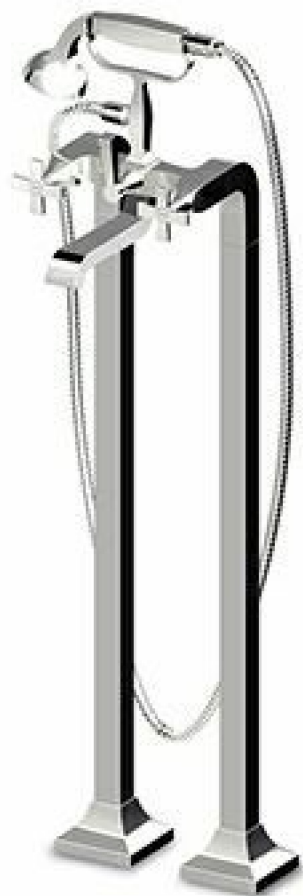

Marchio / Brand ZUCCHETTI

Classe / Class WW

BELLAGIO

ZB1247

Free-standing vasca-doccia. / Free standing bath-shower mixer.

Free-standing vasca-doccia con deviatore, doccetta, flessibile da 1500 mm.

Free standing bath-shower mixer with shower set and pillars.

R99657

Parte incasso. / Built-in part.

Finiture / Finishes

Cromo / Chrome

Nickel Lucido / Polished
Nickel

C8

Oro / Gold

C40

Oro spazzolato / Brushed
Gold

C41

BELLAGIO

ZB1247

Disegno Complessivo / Overall Drawing

BELLAGIO

ZB1247

Esplosi / Exploded