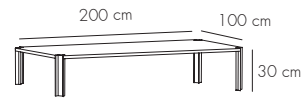

MESA DE CENTRO Y AUXILIAR/ COFFEE AND OCCASIONAL TABLE