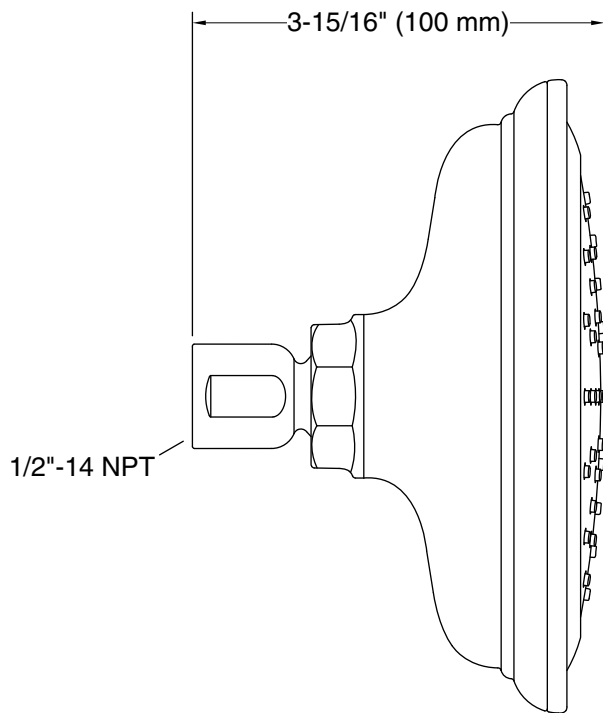

Features

- Katalyst® air-induction technology maximizes the air/water mix for a powerful, even flow.
- Optimized sprayface for maximum performance.
- MasterClean™ sprayface prohibits mineral buildup for easy cleaning.
- 1/2" NPT connection.
- 1.75 gpm (6.6 lpm) maximum flow rate at 45 psi (3.1 bar).
- Single function showerhead with 48 nozzle 6" (152 mm) diameter sprayface.
- Coordinates with other products in the Artifacts collection.

Technical Information

All product dimensions are nominal.

Showerhead/Body Spray:

Rated maximum flow: 1.75 gal/min (6.6 l/min)

Pressure: 80 psi (5.5 bar)

Notes

For use with automatic compensating valves rated at 1.4 gal/min (5.3 l/min) or less.