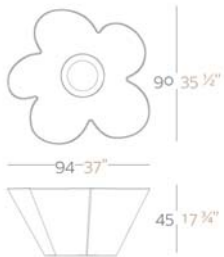

Продажа дизайнерской мебели,
света и аксессуаров
по всей России

8 (800) 500-70-36
hello@barcelonadesign.ru
www.barcelonadesign.ru

AGATHA MESA

DESCRIPTION DESCRIPTION

Made in resin of polyethylene by rotational moulding. 100% Recyclable. Item suitable for indoor and outdoor use. Available with different finishes.

Fabricado en resina de polietileno mediante moldeo rotacional con doble pared. 100% Reciclabl. Apto para exterior e interior. Disponible en varios acabados.

WEIGHT PESO

INCLUDE INCLUYE

Non-slipping feet.

Tacos antideslizantes.

OPTIONS OPCIONES

BICOLOR: Matte finish in two different colours. Suitable for indoor and outdoor.

BICOLOR: Acabado mate en dos colores diferentes. Uso exterior e interior.

AGATHA Table (included pencil case)
AGATHA Mesa (incluye portaplápices)

REFERENCE* REFERENCIA*

52002

52002F

ReferenceX, for example 0000A ReferenciaX, ejemplo 0000A.

* A: AIRE R: AGUA F: FOC W:LLUM L: LEDS B: FULL WHITE G: GLASS

FINISHES ACABADOS

BASIC Matt finished.
Básico, acabado mate.