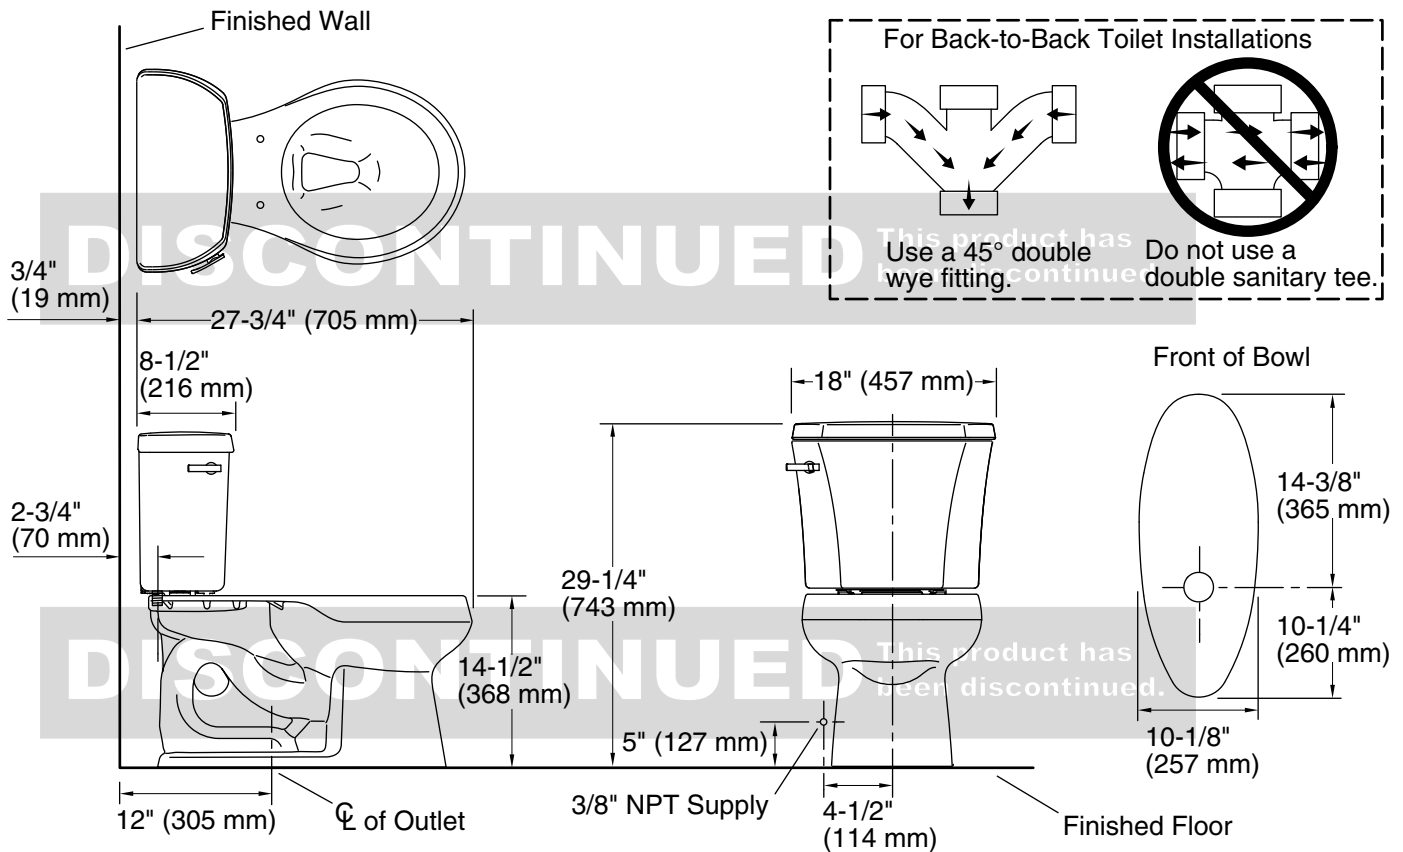

Technical Information

All product dimensions are nominal.

Toilet type: Two-piece, Floor-mount

Waste Outlet: Floor

Bowl shape: Round-front

Flush type: Class Five®

Trap passageway: 2-1/8" (54 mm)

Water Consumption

Full: 1.6 gpf (6 lpf)

Water surface size: 10-1/2" x 7-3/4" (267 mm x 197 mm)

Rim to water surface: 5-1/4" (133 mm)

Rough-in: 12" (305 mm)

Seat-mounting holes: 5-1/2" (140 mm)

Notes

Install this product according to the installation instructions.

For back-to-back toilet installations: Use only a 45° double wye fitting.