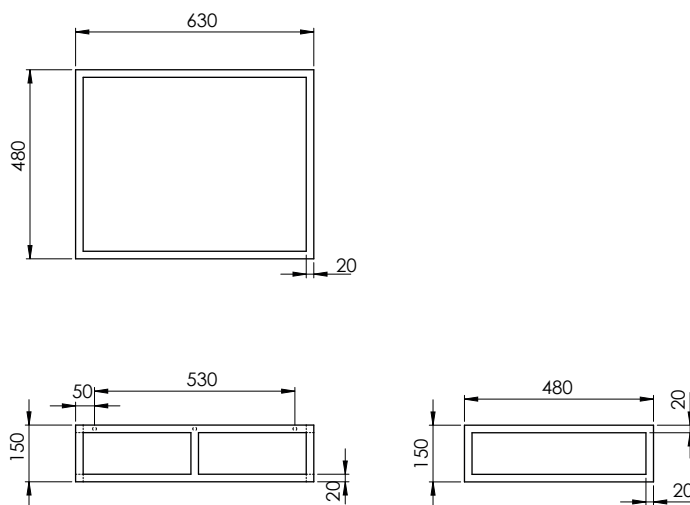

STS 65

codice
code

QUADRA Struttura metallica sospesa nero opaco
QUADRA matt black suspended metal structure

STS 65 N

QUADRA Struttura metallica sospesa bianco opaco
QUADRA matt white suspended metal structure

STS 65 B

Cm 63X48XH15

kg

scala/scale 1:20 dimensioni/dimensions in mm

Gamma di colori disponibile per STRUTTURA: STS65
Color range available for STRUCTURE: STS 160

Complementi/complements:

codice
code

MISURA -Mensola in ceramica cm 65
MISURA -Cm 49 ceramic shelf

SMM065490000

TECHNICAL SHEET n°: 01	DESIGNER: OFFICINA AZZURRA	CODE: STS 65			Azzurra sanitari in ceramica S.p.a. via Civita Castellana snc 01030 Castel S.Elia (VT) - ITALY Tel.+39.0761 518155 Fax.+39.0761 514560
SHEET FORMAT: A4	ISO	REVISION: 01	SCALE: 1:20	DATE: 17/10/2019	
REGULATIONS					
All the measurements respect the tolerances provided by the "AZZURRA QUALITY GUIDELINES".					