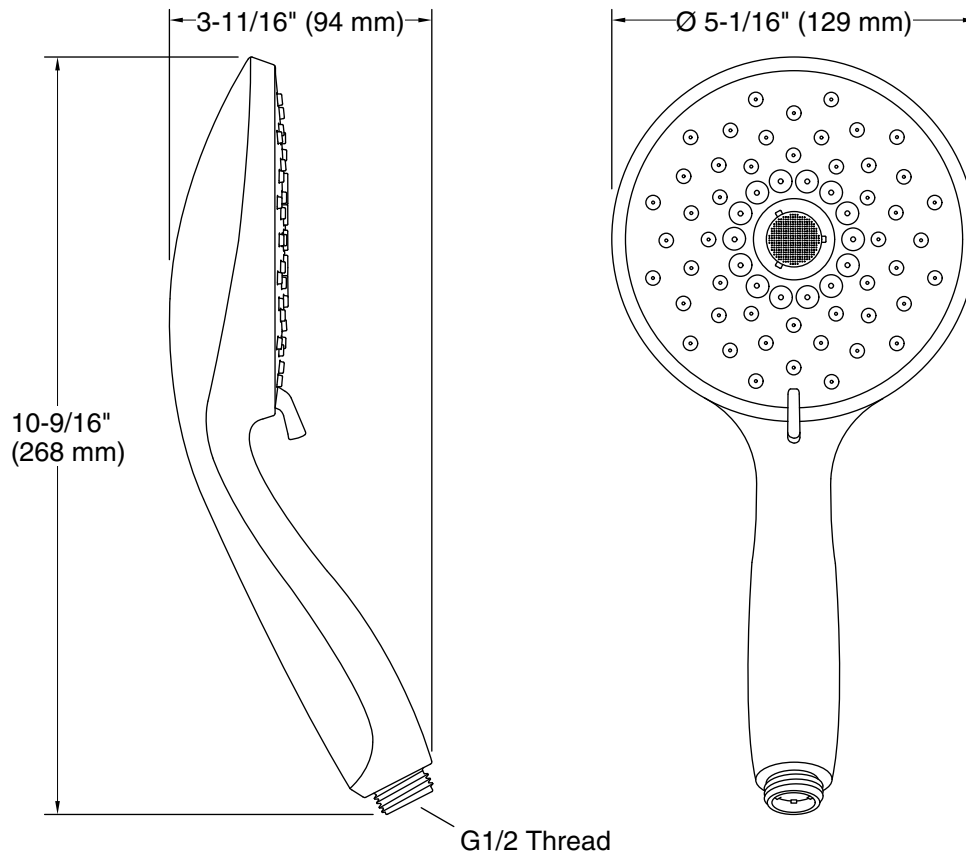

Technical Information

All product dimensions are nominal.

Handshower:

Rated maximum flow: 2.5 gal/min (9.5 l/min)

Notes

Install this product according to the installation instructions.

Plumbing codes require an atmospheric vacuum breaker (such as Kohler Model K-9660) be installed in-line with handshowers. Please consult with local plumbing officials.

ADA, OBC, CSA B651 compliant when installed to the specific requirements of these regulations.