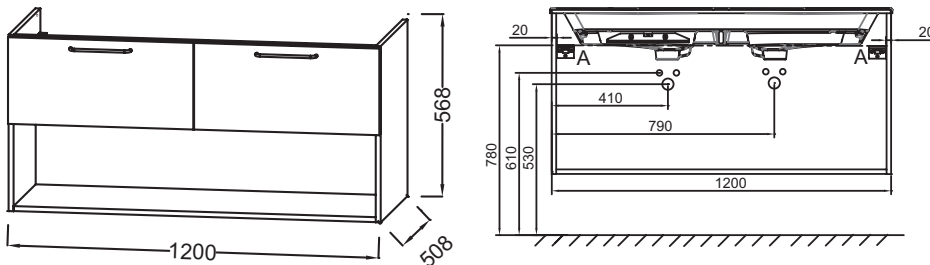

ODÉON RIVE GAUCHE - Base unit for vanity top 120 cm, 2 drawers/1 niche, gold handle

Jacob Delafon
PARIS

EB2555-R8

Collection: ODÉON RIVE GAUCHE

Finish*:

Main features:

Features

- DIMENSIONS: 120 x 50.80 x 56.80 cm
- MATERIAL: Lacquer or melamine
- NORMS AND REGULATION: NF
- VERSION: Gold handle
- INSIDE FINISH: Grey
- ADDITIONAL INFORMATION: taps, vanity top/basin and fixings set not included
- WEIGHT: 38.5 kg
- INSTALLATION TYPE: Wall-hung
- STORAGE TYPE: Drawer + niche
- HANDLE : Attached wire handle
- FIXING: Installer selects fixings set according to wall support

Consumer benefits

- SOUND COMFORT: Drawers equipped with a damper close system
- PERFECT FINISH: Wide choice of finishes

Installation benefits

- EASY INSTALLATION: Assembled cabinet

Required products

- EB2565: Vanity top frosted glass 121 cm
- EXAT112-Z: Vanity top 120 cm

Technical drawing

Product Specification: Base unit for vanity top 120 cm, 2 drawers/1 niche, gold handle. EB2555-R8. Collection: ODÉON RIVE GAUCHE. DIMENSIONS: 120 x 50.80 x 56.80 cm. WEIGHT: 38.5 kg. MATERIAL: Lacquer or melamine. INSTALLATION TYPE: Wall-hung. NORMS AND REGULATION: NF. STORAGE TYPE: Drawer + niche. VERSION: Gold handle. HANDLE : Attached wire handle. INSIDE FINISH: Grey. FIXING: Installer selects fixings set according to wall support. ADDITIONAL INFORMATION: taps, vanity top/basin and fixings set not included.