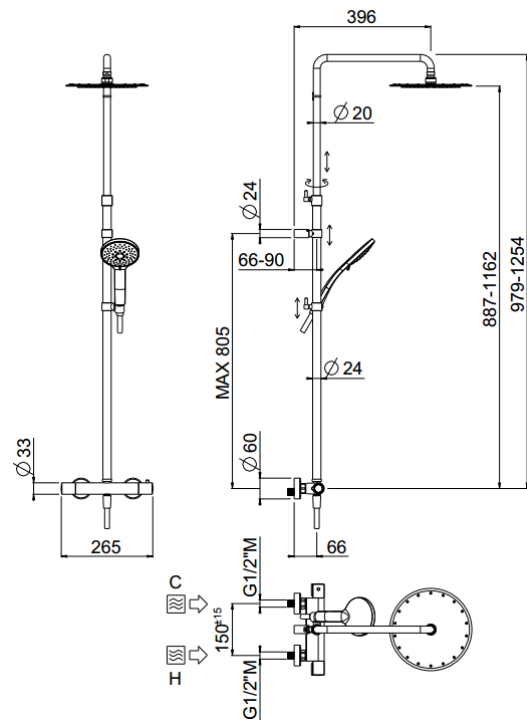

Rigoletto telescopic

Rigoletto telescopic, Stick shower head
00-1942X-N-CRX

TECHNICAL INFORMATION

Bridge telescopic shower column including exposed thermostatic mixer with diverter and brass handles, turning bar with adjustable mounting. Round shower head, Ø300, non-liming, inspectable and serviceable in chromed stainless steel. 3 jets non-liming shower in ABS. Smooth double anti-torsion PVC flexible hose, cm 150. CHROME

Flow rate:
x rubinetto

PICTURE

SPARE PARTS

ORIC031
T°

ORIC032
2 vie / ways

FEATURES

rain jet

central jet

side jet

double anti-torsion

adjustable telescopic shower column

inspectable round

TECHNICAL DRAWING

FINISHINGS