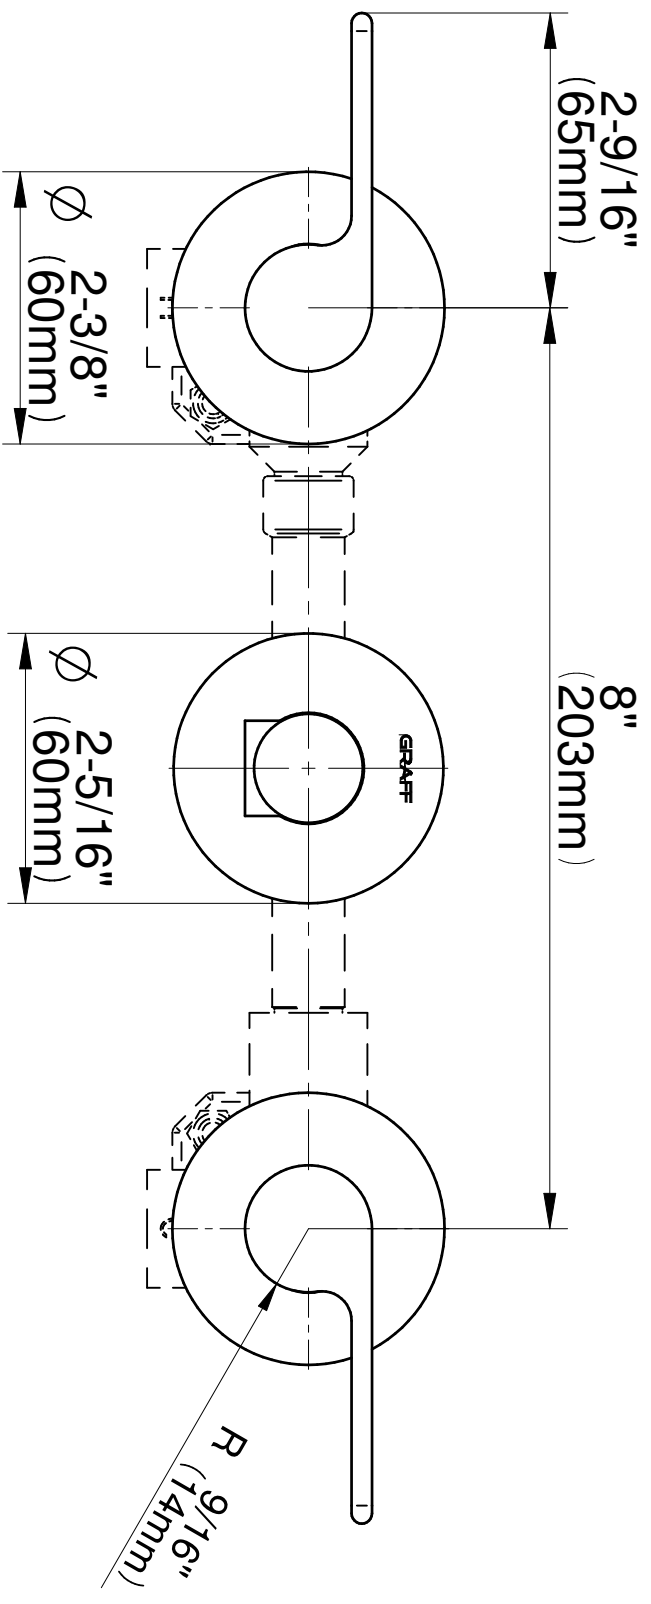

E-6730-LM46B

TERRA Series

Rough E-1012 (55768001)