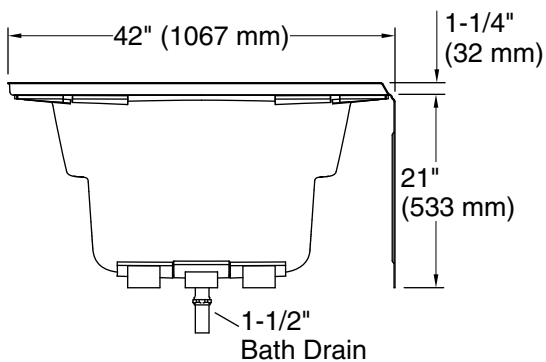

### Features

- Decked oval shape creates a graceful and spacious bathing experience.
- Generous 6-foot length provides spacious bathing for up to two people.
- Molded lumbar support and armrests offer extra comfort while bathing.
- Integral apron.
- Integral flange helps prevent water from seeping behind wall and simplifies alcove installation.

### Available Colors/Finishes

*Color tiles intended for reference only.*

Color	Code	Description
-------	------	-------------

	0	White
	96	Biscuit
	47	Almond

No change in measurements if connected with drain illustrated. (K-11677)

 Recommended Faucet Location

Tile Flange Detail

### Technical Information

All product dimensions are nominal.

Installation:	Three-wall alcove
Drain location:	Right
Basin area, bottom:	55" x 23-1/4" (1397 mm x 591 mm)
Basin area, top:	64" x 32" (1626 mm x 813 mm)
Weight:	100 lbs (45.4 kg)
Minimum floor load:	37 lbs/ft <sup>2</sup> (180.6 kg/m <sup>2</sup> )
Water depth:	15" (381 mm)
Water capacity:	78.5 gal (297.2 L)
Minimum flat for door:	3-1/16" (78 mm)