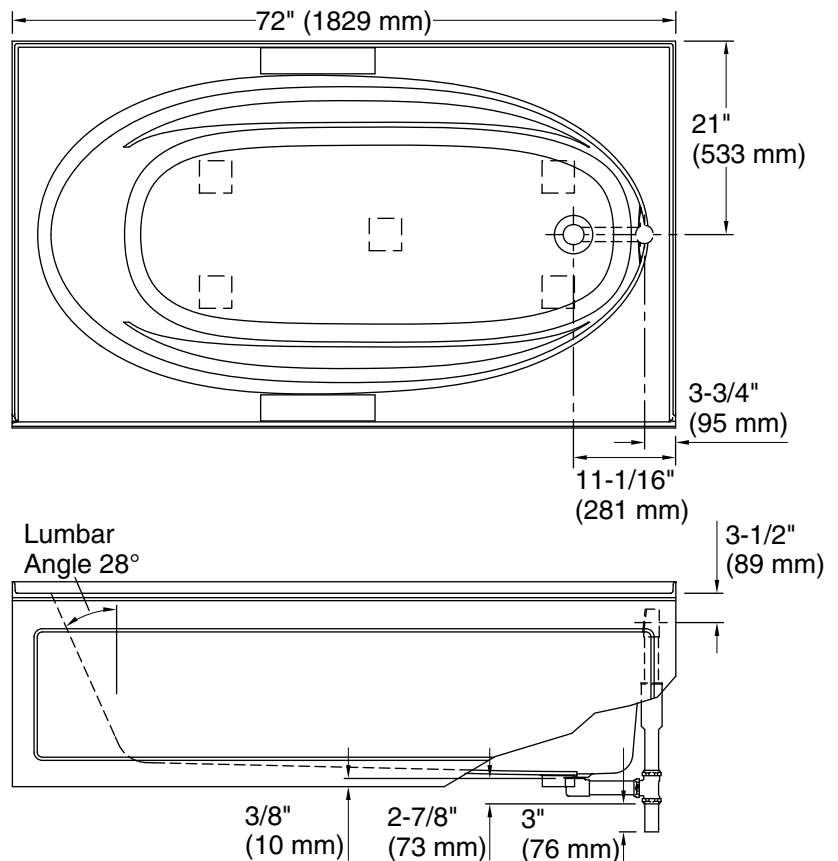

 Recommended Faucet Location

Tile Flange Detail

### Technical Information

All product dimensions are nominal.

Installation:	Three-wall alcove
Drain location:	Right
Basin area, bottom:	55" x 23-1/4" (1397 mm x 591 mm)
Basin area, top:	64" x 32" (1626 mm x 813 mm)
Weight:	100 lbs (45.4 kg)
Minimum floor load:	37 lbs/ft <sup>2</sup> (180.6 kg/m <sup>2</sup> )
Water depth:	15" (381 mm)
Water capacity:	78.5 gal (297.2 L)
Minimum flat for door:	3-1/16" (78 mm)