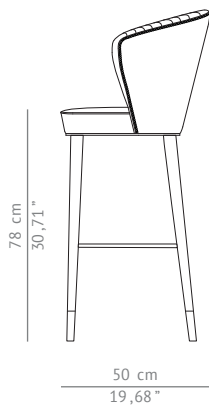

DIMENSIONS

WIDTH	50 cm 19,68"
DEPTH	50 cm 19,68"
HEIGHT	110 cm 43,3"
SEAT HEIGHT	78 cm 30,71"
SEAT DEPTH	40 cm 15,74"

MATERIALS

FABRIC	Cotton velvet
FABRIC REFERENCE	BB MOSS III - Colour 21
FABRIC NEEDED	2 mts 78,74" (Standard width 1,40mts 55")
LEGS	Glossy black lacquered and polished gold details.
NAILS	Golden polished

FABRIC / LEATHER REQUEST

COM	2 mts 78,74" (Standard width 1,40mts 55")
COL	30,08 sq ft

PACKAGING

DIMENSIONS	W 57 cm 22,44" D 57 cm 22,44" H 117 cm 46,06"
VOLUME	0,37m ³ 13,06ft ³
WEIGHT	20kg 44,09 lbs

LEAD TIME

Production time is between 6 to 8 weeks for BRABBU collections.
Delivery time is not included.

All of our furniture can be made to measure and it is available in different finishes.
Please note that the colours and materials shown are for reference only and small variations may occur.