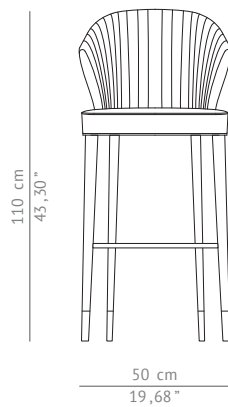

DIMENSIONS

WIDTH	50 cm 19,68"
DEPTH	50 cm 19,68"
HEIGHT	110 cm 43,3"
SEAT HEIGHT	78 cm 30,71"
SEAT DEPTH	40 cm 15,74"

MATERIALS

FABRIC	Cotton velvet
FABRIC REFERENCE	BB MOSS III - Colour 21
FABRIC NEEDED	2 mts 78,74" (Standard width 1,40mts 55")
LEGS	Glossy black lacquered and polished gold details.
NAILS	Golden polished

FABRIC / LEATHER REQUEST

COM	2 mts 78,74" (Standard width 1,40mts 55")
COL	30,08 sq ft

PACKAGING

DIMENSIONS	W 57 cm 22,44" D 57 cm 22,44" H 117 cm 46,06"
VOLUME	0,37m ³ 13,06ft ³
WEIGHT	20kg 44,09 lbs

LEAD TIME

Production time is between 6 to 8 weeks for BRABBU collections.
Delivery time is not included.

All of our furniture can be made to measure and it is available in different finishes.
Please note that the colours and materials shown are for reference only and small variations may occur.