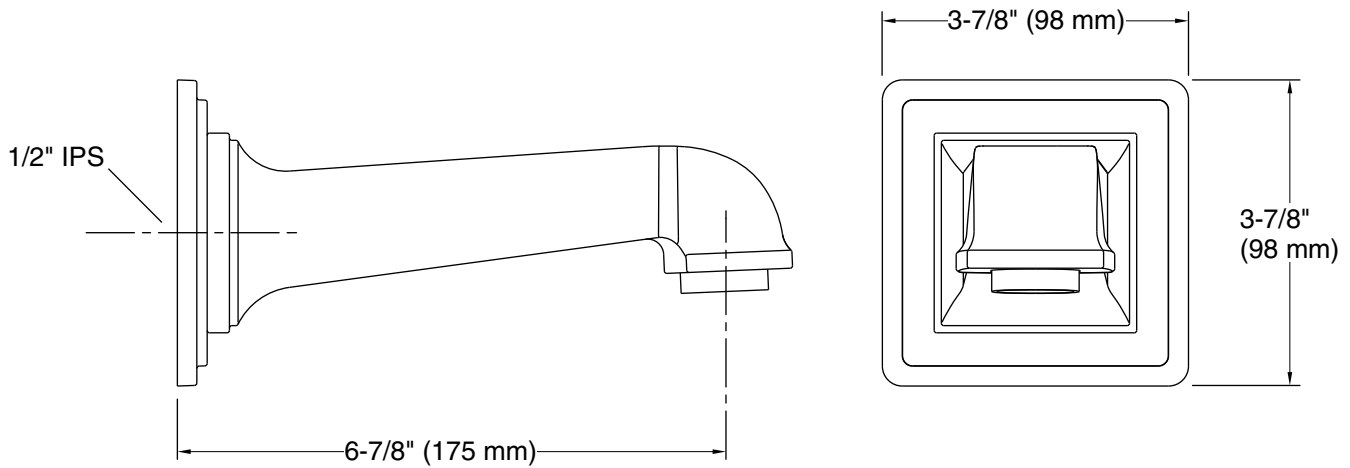

Technical Information

All product dimensions are nominal.

Drain included: No

Notes

Install this product according to the installation guide.