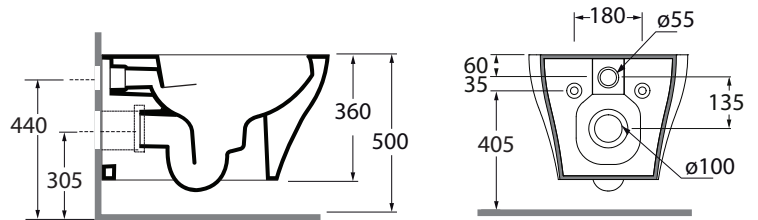

XLVKSPE00000

sanitari sospesi 60/wall hung sanitary wares

codice
code

Vaso XL sospeso easy clean.
XL wall-hung Easy-Clean WC.

bianco lucido/ shiny white

XLVKSPE00000BI

CM 60x43xh36

plt italy pz.12 - plt export pcs. 16

kg 26

Tecnologie/technologies:

easyclean

4,5L

scala/scale 1:20 dimensioni/dimensions in mm

Complementi/complements:

Codice
code

Sedile legno e poliestere.
Wood and polyester seat cover.