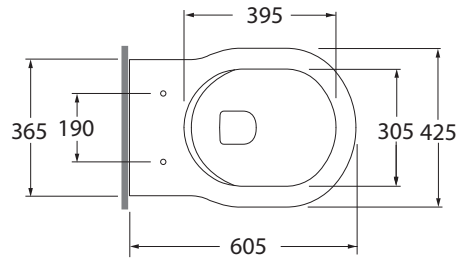

XLVKSPE00000

sanitari sospesi 60/wall hung sanitary wares

codice
code

Vaso XL sospeso easy clean.
XL wall-hung Easy-Clean WC.

bianco lucido/ shiny white

XLVKSPE00000BI

CM 60x43xh36

plt italy pz.12 - plt export pcs. 16

kg 26

Tecnologie/technologies:

easyclean

4,5L

scala/scale 1:20 dimensioni/dimensions in mm

Complementi/complements:

Codice
code

Sedile legno e poliestere.
Wood and polyester seat cover.

ISAC

TECHNICAL SHEET n°: 01	DESIGNER: OFFICINA AZZURRA	CODE: XLVKSPE00000	Azzurra sanitari in ceramica S.p.a. via Civita Castellana snc 01030 Castel S.Elia (VT) - ITALY Tel. +39.0761 518155 Fax. +39.0761 514560		
SHEET FORMAT: A4	ISO	REVISION: 02	SCALE: 1:20	DATE: 22/07/2019	
REGULATIONS: CE EN 997 / EN33 / Dop-997 *					
All the measurements respect the tolerances provided by the "AZZURRA QUALITY GUIDELINES".					