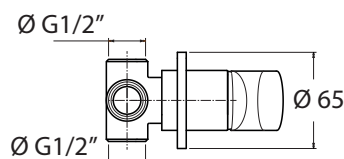

AN 19T

con cartuccia ø25 mm

codice  
code

Lavabo a parete. bocca tonda 100 mm  
100 mm wall-mounted, round spout

AN 19T

CM box 40x20 x h7

kg 1,2

scala/scale 1: 5 dimensioni/dimensions in mm

Rubinetteria, Taps.

CR  
Cromo  
Chrome

BI  
Bianco opaco  
Matt white

NE  
Nero opaco  
Matt Black

TECHNICAL SHEET n°: <b>01</b>	DESIGNER: <b>ANGELETTI RUZZA</b>	CODE: <b>AN 19T</b>	Azzurra sanitari in ceramica S.p.a. via Civita Castellana snc 01030 Castel S.Elia (VT) - ITALY Tel. +39.0761 518155 Fax. +39.0761 514560		
SHEET FORMAT: <b>A4</b>	ISO	REVISION: <b>02</b>	SCALE: <b>1:20</b>	DATE: <b>01/08/2019</b>	
REGULATIONS All the measurements respect the tolerances provided by the "AZZURRA QUALITY GUIDELINES".					