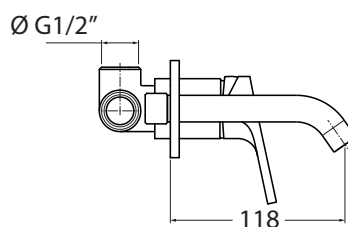

AN 19T

con cartuccia ø25 mm

codice  
code

Lavabo a parete. bocca tonda 100 mm  
100 mm wall-mounted, round spout

AN 19T

CM box 40x20 x h7

kg 1,2

scala/scale 1: 5 dimensioni/dimensions in mm

Rubinetteria, Taps.

CR  
Cromo  
Chrome

BI  
Bianco opaco  
Matt white

NE  
Nero opaco  
Matt Black

TECHNICAL SHEET n°: <b>01</b>	DESIGNER: <b>ANGELETTI RUZZA</b>	CODE: <b>AN 19T</b>	Azzurra sanitari in ceramica S.p.a. via Civita Castellana snc 01030 Castel S.Elia (VT) - ITALY Tel. +39.0761 518155 Fax. +39.0761 514560		
SHEET FORMAT: <b>A4</b>	ISO	REVISION: <b>02</b>	SCALE: <b>1:20</b>	DATE: <b>01/08/2019</b>	
REGULATIONS All the measurements respect the tolerances provided by the "AZZURRA QUALITY GUIDELINES".					