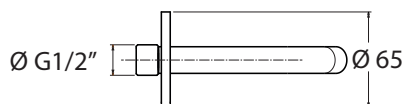

AN 19T

con cartuccia ø25 mm

codice  
code

Lavabo a parete. bocca tonda 100 mm  
100 mm wall-mounted, round spout

AN 19T

CM box 40x20 x h7

kg 1,2

scala/scale 1: 5 dimensioni/dimensions in mm

Rubinetteria, Taps.

CR  
Cromo  
Chrome

BI  
Bianco opaco  
Matt white

NE  
Nero opaco  
Matt Black

TECHNICAL SHEET n°: <b>01</b>	DESIGNER: <b>ANGELETTI RUZZA</b>	CODE: <b>AN 19T</b>	Azzurra sanitari in ceramica S.p.a. via Civita Castellana snc 01030 Castel S.Elia (VT) - ITALY Tel. +39.0761 518155 Fax. +39.0761 514560		
SHEET FORMAT: <b>A4</b>	ISO	REVISION: <b>02</b>	SCALE: <b>1:20</b>	DATE: <b>01/08/2019</b>	
REGULATIONS All the measurements respect the tolerances provided by the "AZZURRA QUALITY GUIDELINES".					