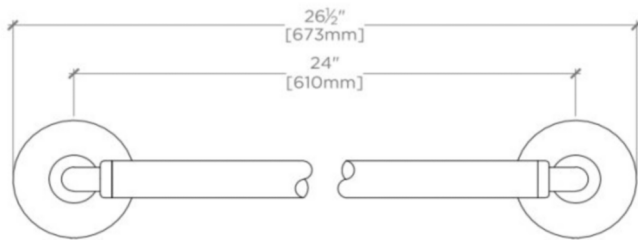

LUDLOW

Ludlow Shinola Edition 24" Single Towel Bar

LDTB55

TECHNICAL DETAILS

Depth / Width: 3 3/8"
Height: 2 1/2"
Length: 26 1/2"
Primary Material: Brass

INSPIRATION

A touch of classic Americana. Our fresh take on iconic industrial design has clean lines and dimensional details.

LUDLOW

LDTB55

Ludlow Shinola Edition 24" Single Towel Bar

TOP VIEW

SCALE: 3"=1'-0"

FRONT VIEW

SCALE: 3"=1'-0"

SIDE VIEW

SCALE: 3"=1'-0"