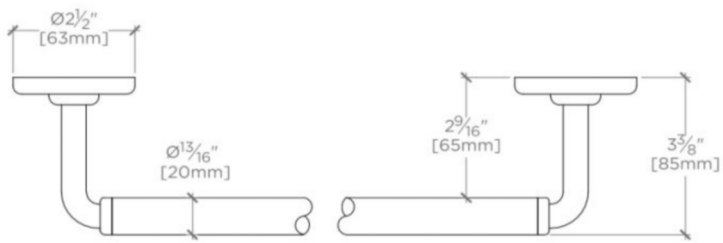

LUDLOW

Ludlow Shinola Edition 24" Single Towel Bar

LDTB55

TECHNICAL DETAILS

Depth / Width: 3 3/8"
Height: 2 1/2"
Length: 26 1/2"
Primary Material: Brass

INSPIRATION

A touch of classic Americana. Our fresh take on iconic industrial design has clean lines and dimensional details.

LUDLOW

LDTB55

Ludlow Shinola Edition 24" Single Towel Bar

TOP VIEW

SCALE: 3"=1'-0"

FRONT VIEW

SCALE: 3"=1'-0"

SIDE VIEW

SCALE: 3"=1'-0"