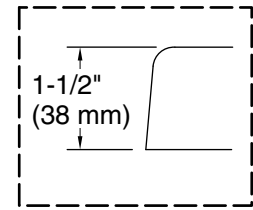

Underscore® Oval

66" x 36" Heated BubbleMassage™ air bath, center drain
K-5716-GH

No change in measurements if connected with drain illustrated. (K-7272)

Drop-in Rim Detail

Blower Motor Access
20" (508 mm) W x 15" (381 mm) H Min