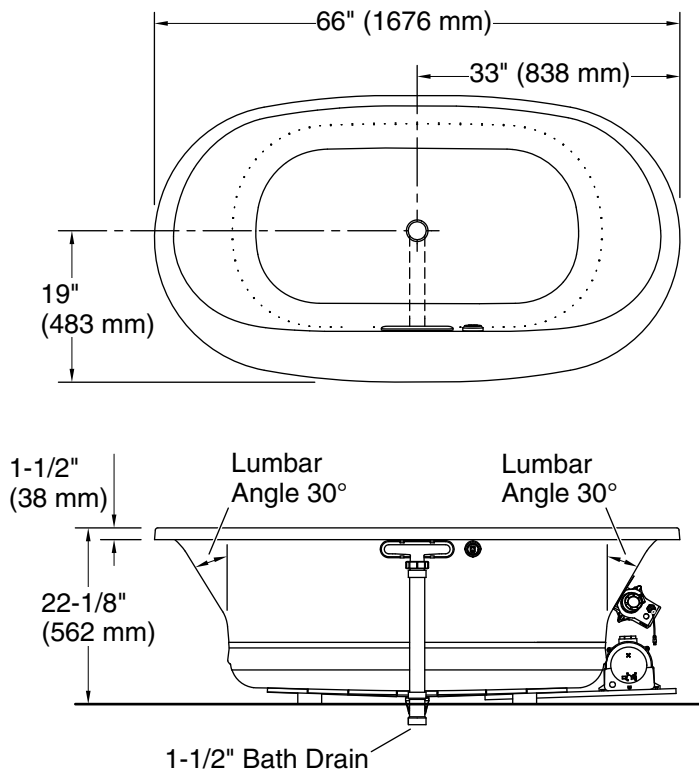

Underscore® Oval

66" x 36" Heated BubbleMassage™ air bath, center drain
K-5716-GH

No change in measurements if connected with drain illustrated. (K-7272)

Drop-in Rim Detail

Blower Motor Access
20" (508 mm) W x 15" (381 mm) H Min

Blower: 120 V, 15 A, 60 Hz
Air bath: 120 V, 15 A, 60 Hz

Technical Information

All product dimensions are nominal.

Installation: Drop-in, Undermount
Drain location: Center
Basin area, bottom: 47" x 26-1/4" (1193 mm x 666 mm)
Basin area, top: 61-3/16" x 28-3/8" (1554 mm x 721 mm)
Weight: 90 lbs (40.8 kg)
Minimum floor load: 84.9 lbs/ft² (414.5 kg/m²)
Water depth: 17-9/16" (446 mm)
Water capacity: 85.5 gal (323.7 L)
Template: Drop-in, 1268439-7, required, included
Electrical component rating: Blower: 120 V, 10 A, 60 Hz
Air bath: 120 V, 5 A, 60 Hz
Blower speed: Variable