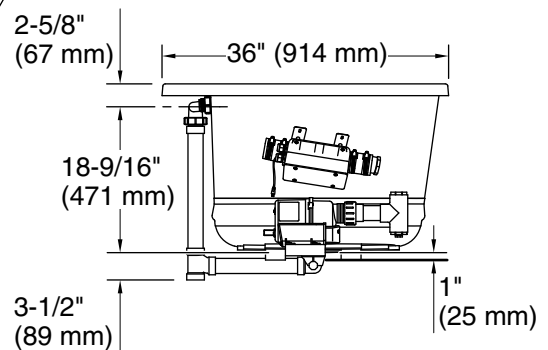

Underscore® Oval

66" x 36" Heated BubbleMassage™ air bath, center drain
K-5716-GH

No change in measurements if connected with drain illustrated. (K-7272)

Drop-in Rim Detail

Blower Motor Access
20" (508 mm) W x 15" (381 mm) H Min

Blower: 120 V, 15 A, 60 Hz
Air bath: 120 V, 15 A, 60 Hz

Technical Information

All product dimensions are nominal.

Installation: Drop-in, Undermount
Drain location: Center
Basin area, bottom: 47" x 26-1/4" (1193 mm x 666 mm)
Basin area, top: 61-3/16" x 28-3/8" (1554 mm x 721 mm)
Weight: 90 lbs (40.8 kg)
Minimum floor load: 84.9 lbs/ft² (414.5 kg/m²)
Water depth: 17-9/16" (446 mm)
Water capacity: 85.5 gal (323.7 L)
Template: Drop-in, 1268439-7, required, included
Electrical component rating: Blower: 120 V, 10 A, 60 Hz
Air bath: 120 V, 5 A, 60 Hz
Blower speed: Variable