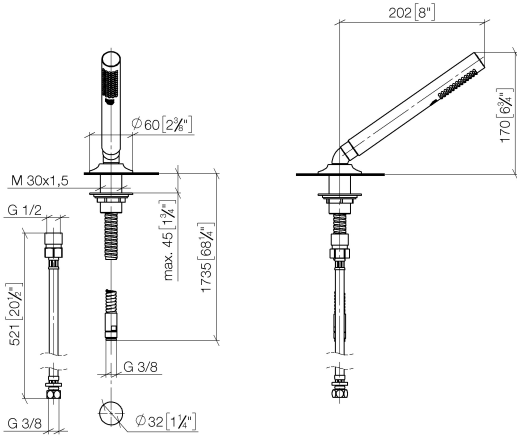

**VAIA Hand shower set for bath rim or tile edge installation - Brushed
Champagne (22kt Gold)**

VAIA

27 702 809

- COMPACT RAIN, max. flow rate 6.8 l/min (at 3 bar)
- with anti-scale system
- rosette Ø 60 mm
- hole diameter 32 mm
- metal shower hose 1750mm with integrated anti-twist protection
- WRAS 2209005

VAIA Hand shower set for bath rim or tile edge installation - Brushed Champagne (22kt Gold)

VAIA

27 702 809
mm [inches]

Flow rate chart

Codes & Standards

EN 1717

Scottish Water
Byelaws

UK Water Supply
Regulations

VAIA Hand shower set for bath rim or tile edge installation - Brushed
Champagne (22kt Gold)

VAIA

27 702 809

Certificates

WRAS_2209

Belgaqua_22_282_2

VAIA Hand shower set for bath rim or tile edge installation - Brushed Champagne (22kt Gold)