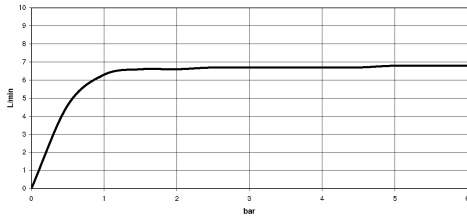

**VAIA Hand shower set for bath rim or tile edge installation - Brushed
Champagne (22kt Gold)**

VAIA

27 702 809

- COMPACT RAIN, max. flow rate 6.8 l/min (at 3 bar)
- with anti-scale system
- rosette Ø 60 mm
- hole diameter 32 mm
- metal shower hose 1750mm with integrated anti-twist protection
- WRAS 2209005

Intrinsic protection against back flow.

	Brushed Champagne (22kt Gold)	27 702 809-46
	Chrome	27 702 809-00
	Brushed Platinum	27 702 809-06
	Platinum	27 702 809-08
	Dark Chrome	27 702 809-19
	Brushed Durabronze (23kt Gold)	27 702 809-28
	Brushed Bronze	27 702 809-42
	Champagne (22kt Gold)	27 702 809-47
	Brushed Dark Platinum	27 702 809-99

VAIA Hand shower set for bath rim or tile edge installation - Brushed Champagne (22kt Gold)

VAIA

27 702 809
mm [inches]

Flow rate chart

Codes & Standards

EN 1717

Scottish Water
Byelaws

UK Water Supply
Regulations