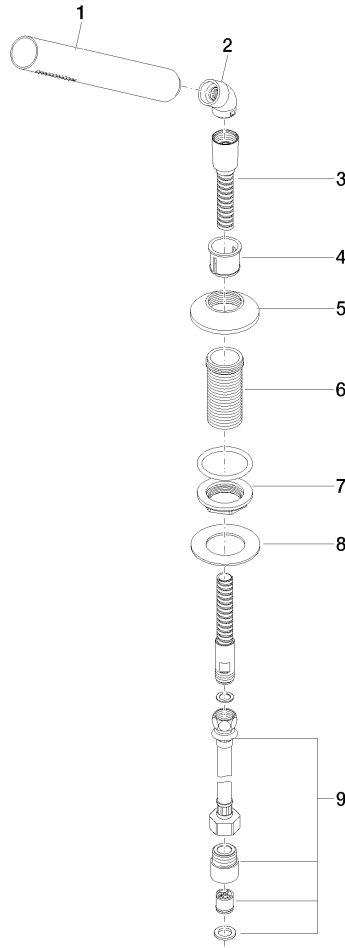

**VAIA Hand shower set for bath rim or tile edge installation - Brushed
Champagne (22kt Gold)**

VAIA

27 702 809

- COMPACT RAIN, max. flow rate 6.8 l/min (at 3 bar)
- with anti-scale system
- rosette Ø 60 mm
- hole diameter 32 mm
- metal shower hose 1750mm with integrated anti-twist protection
- WRAS 2209005

VAIA Hand shower set for bath rim or tile edge installation - Brushed Champagne (22kt Gold)

VAIA

27 702 809
mm [inches]

Flow rate chart

Codes & Standards

EN 1717

Scottish Water
Byelaws

UK Water Supply
Regulations

VAIA Hand shower set for bath rim or tile edge installation - Brushed
Champagne (22kt Gold)

VAIA

27 702 809

Certificates

WRAS_2209

Belgaqua_22_282_2

VAIA Hand shower set for bath rim or tile edge installation - Brushed Champagne (22kt Gold)

VAIA

27 702 809

Product version from 3/13/2017 to 5/15/2020

Parts for other finishes can be found here: [Chrome](#)

VAIA Hand shower set for bath rim or tile edge installation - Brushed
Champagne (22kt Gold)