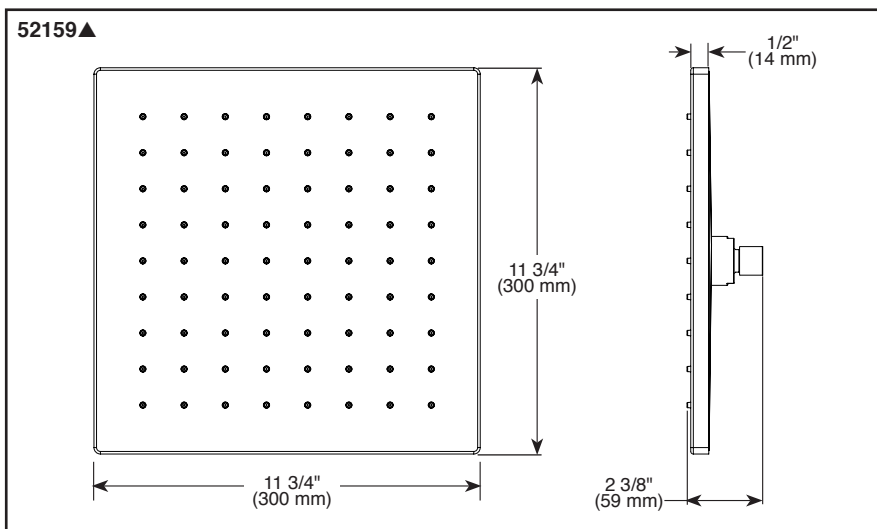

COMPLIES WITH:

- ASME A112.18.1 / CSA B125.1
- EPA WaterSense® (52159▲ only)

Spray Pattern

Soft Rain
Spray

▲ Designate proper finish suffix

Delta reserves the right (1) to make changes in specifications and materials, and (2) to change or discontinue models, both without notice or obligation. Dimensions are for reference only. See current full-line price book or www.deltafaucet.com for finish options and product availability.

DSP-B-52159 Rev. A

Delta Faucet Company

55 E. 111th Street, Indianapolis, Indiana 46280
350 South Edgeware Road, St. Thomas, Ontario Canada N5P 4L1
© 2018 Delta Faucet Company