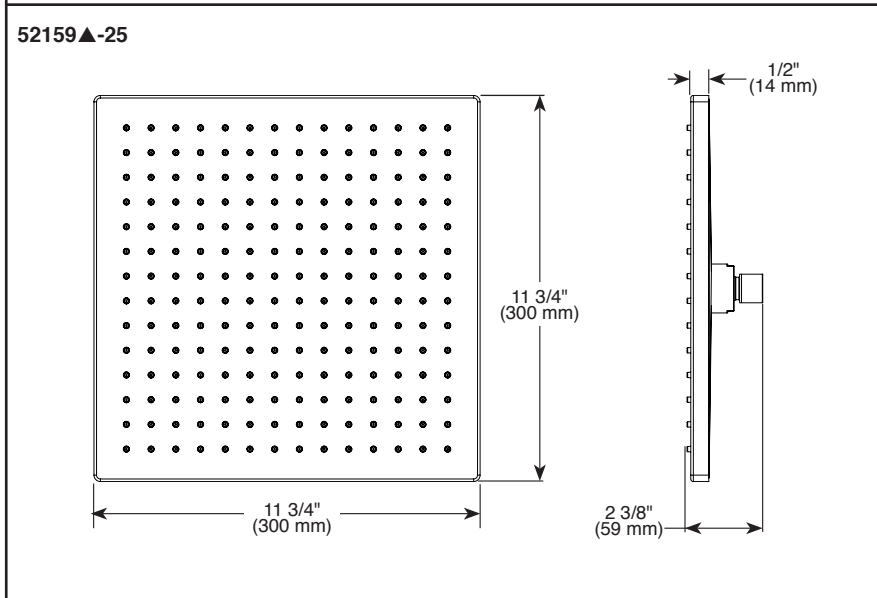

COMPLIES WITH:

- ASME A112.18.1 / CSA B125.1
- EPA WaterSense® (52159▲ only)

Spray Pattern

Soft Rain
Spray

▲ Designate proper finish suffix

Delta reserves the right (1) to make changes in specifications and materials, and (2) to change or discontinue models, both without notice or obligation. Dimensions are for reference only. See current full-line price book or www.deltafaucet.com for finish options and product availability.

DSP-B-52159 Rev. A

Delta Faucet Company

55 E. 111th Street, Indianapolis, Indiana 46280
350 South Edgeware Road, St. Thomas, Ontario Canada N5P 4L1
© 2018 Delta Faucet Company