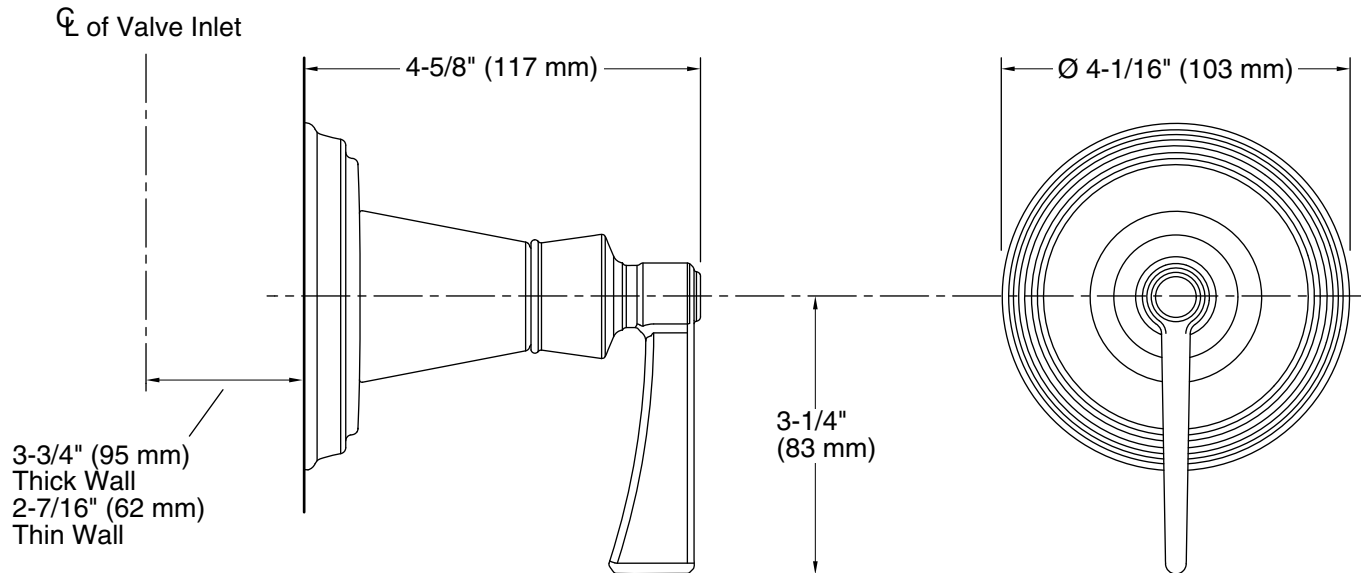

Color Code Description

	CP	Polished Chrome
	BN	Vibrant® Brushed Nickel

Technical Information

All product dimensions are nominal.

Notes

Install this product according to the installation guide.

ADA, OBC, CSA B651 compliant when installed to the specific requirements of these regulations.