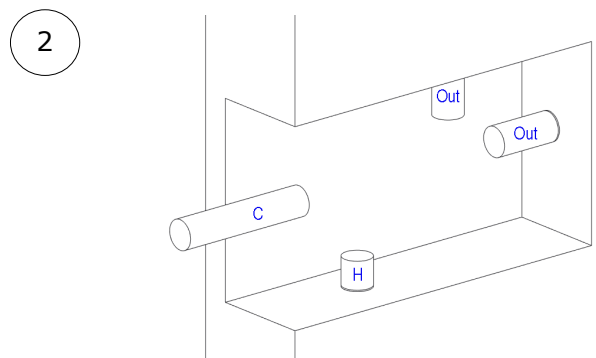

BOX04-DIV-2019

BOX04-DIV-2019

The contents of the box:

BOX04-DIV-2019

Depth Min.70 Max.82 with wall cladding

3.1  **After the operation 3, Test the plant !**
If the test is Ok, go with the point 4!

7 Clean all the surface with the apposite product, for the stainless steel faucet use water with a neutral detergent.