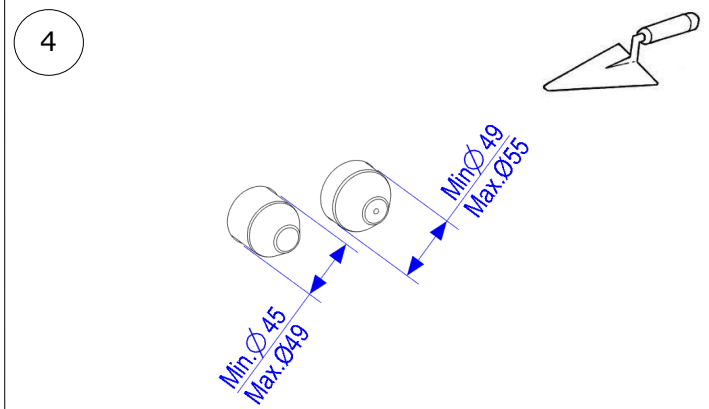

BOX04-DIV-2019

BOX04-DIV-2019

The contents of the box:

BOX04-DIV-2019

Depth Min.70 Max.82 with wall cladding

3.1  **After the operation 3, Test the plant !**
If the test is Ok, go with the point 4!

7 Clean all the surface with the apposite product, for the stainless steel faucet use water with a neutral detergent.