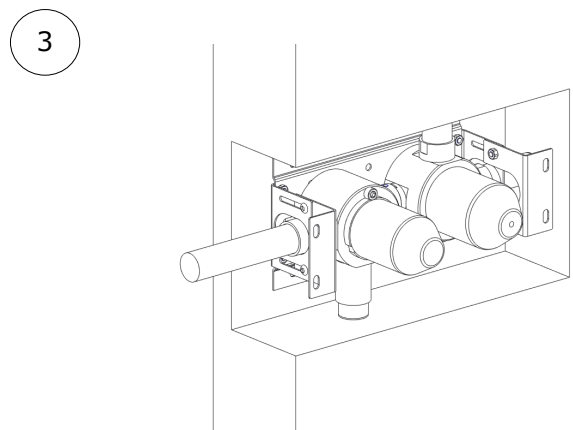

BOX04-DIV-2019

BOX04-DIV-2019

The contents of the box:

BOX04-DIV-2019

Depth Min.70 Max.82 with wall cladding

3.1  **After the operation 3, Test the plant !**
If the test is Ok, go with the point 4!

7 Clean all the surface with the apposite product, for the stainless steel faucet use water with a neutral detergent.