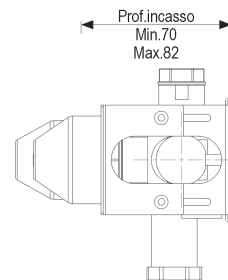

BOX04-DIV-2019

BOX04-DIV-2019

The contents of the box:

BOX04-DIV-2019

Depth Min.70 Max.82 with wall cladding

3.1  **After the operation 3, Test the plant !**
If the test is Ok, go with the point 4!

7 Clean all the surface with the apposite product, for the stainless steel faucet use water with a neutral detergent.