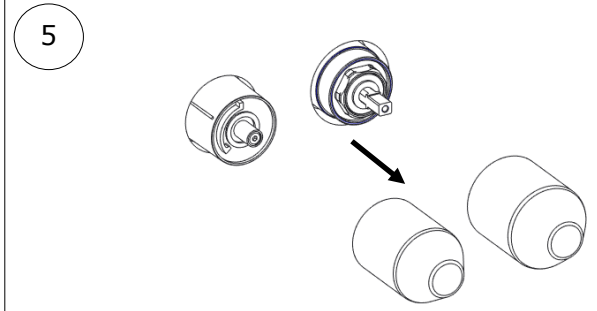

BOX04-DIV-2019

BOX04-DIV-2019

The contents of the box:

BOX04-DIV-2019

Depth Min.70 Max.82 with wall cladding

3.1  **After the operation 3, Test the plant !**
If the test is Ok, go with the point 4!

7 Clean all the surface with the apposite product, for the stainless steel faucet use water with a neutral detergent.