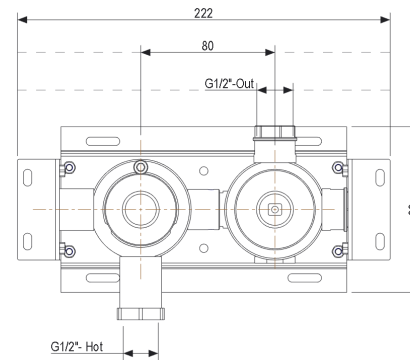

BOX04-DIV-2019

BOX04-DIV-2019

The contents of the box:

BOX04-DIV-2019

Depth Min.70 Max.82 with wall cladding

3.1  **After the operation 3, Test the plant !**
If the test is Ok, go with the point 4!

7 Clean all the surface with the apposite product, for the stainless steel faucet use water with a neutral detergent.