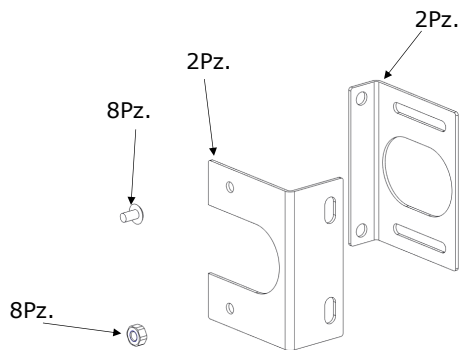

BOX04-DIV-2019

BOX04-DIV-2019

The contents of the box:

BOX04-DIV-2019

Depth Min.70 Max.82 with wall cladding

3.1  **After the operation 3, Test the plant !**
If the test is Ok, go with the point 4!

7 Clean all the surface with the apposite product, for the stainless steel faucet use water with a neutral detergent.