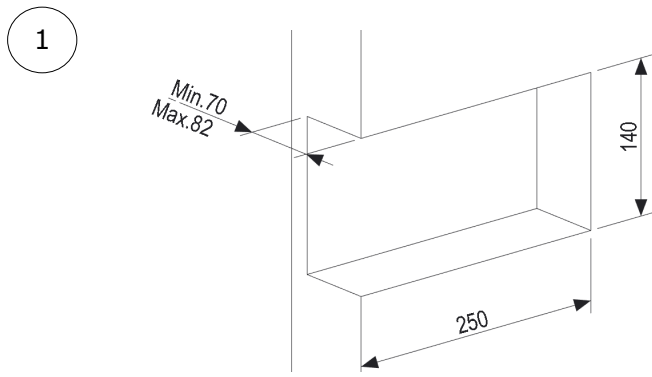

BOX04-DIV-2019

BOX04-DIV-2019

The contents of the box:

BOX04-DIV-2019

Depth Min.70 Max.82 with wall cladding

3.1  **After the operation 3, Test the plant !**
If the test is Ok, go with the point 4!

7 Clean all the surface with the apposite product, for the stainless steel faucet use water with a neutral detergent.