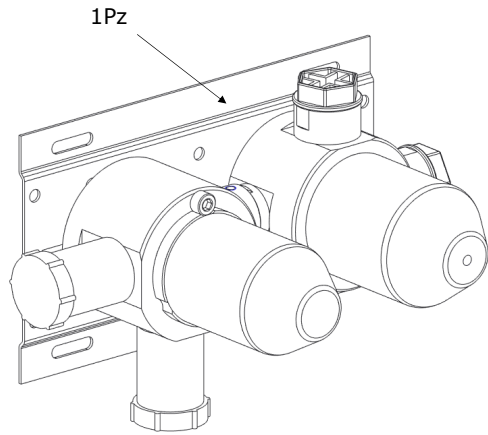

BOX04-DIV-2019

BOX04-DIV-2019

The contents of the box:

BOX04-DIV-2019

Depth Min.70 Max.82 with wall cladding

3.1  **After the operation 3, Test the plant !**
If the test is Ok, go with the point 4!

7 Clean all the surface with the apposite product, for the stainless steel faucet use water with a neutral detergent.