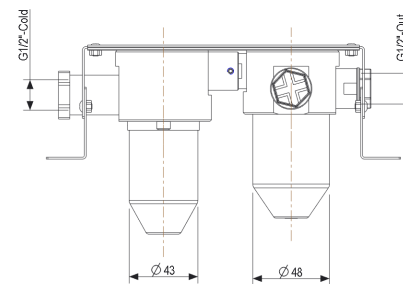

BOX04-DIV-2019

BOX04-DIV-2019

The contents of the box:

BOX04-DIV-2019

Depth Min.70 Max.82 with wall cladding

3.1  **After the operation 3, Test the plant !**
If the test is Ok, go with the point 4!

7 Clean all the surface with the apposite product, for the stainless steel faucet use water with a neutral detergent.