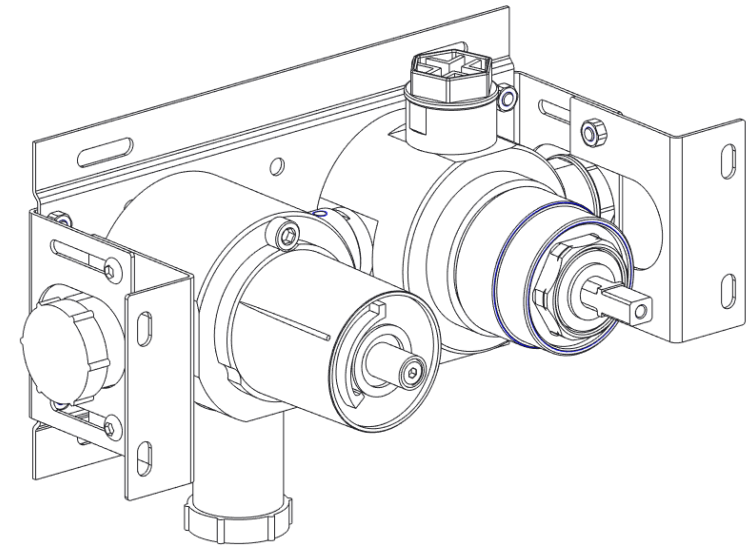

BOX04-DIV-2019

BOX04-DIV-2019

The contents of the box:

BOX04-DIV-2019

Depth Min.70 Max.82 with wall cladding

3.1  **After the operation 3, Test the plant !**
If the test is Ok, go with the point 4!

7 Clean all the surface with the apposite product, for the stainless steel faucet use water with a neutral detergent.