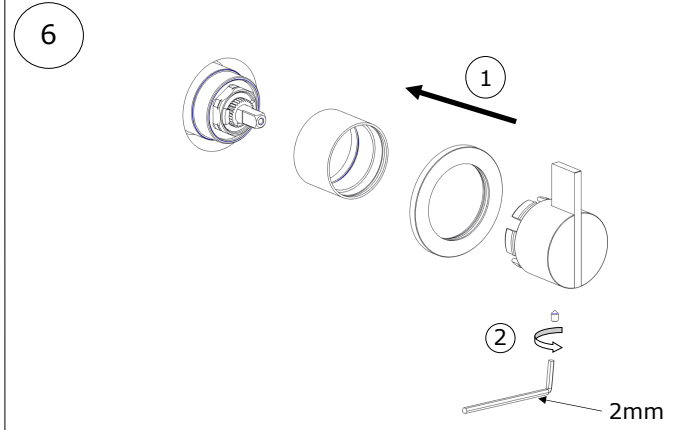

BOX04-DIV-2019

BOX04-DIV-2019

The contents of the box:

BOX04-DIV-2019

Depth Min.70 Max.82 with wall cladding

3.1  **After the operation 3, Test the plant !**
If the test is Ok, go with the point 4!

7 Clean all the surface with the apposite product, for the stainless steel faucet use water with a neutral detergent.