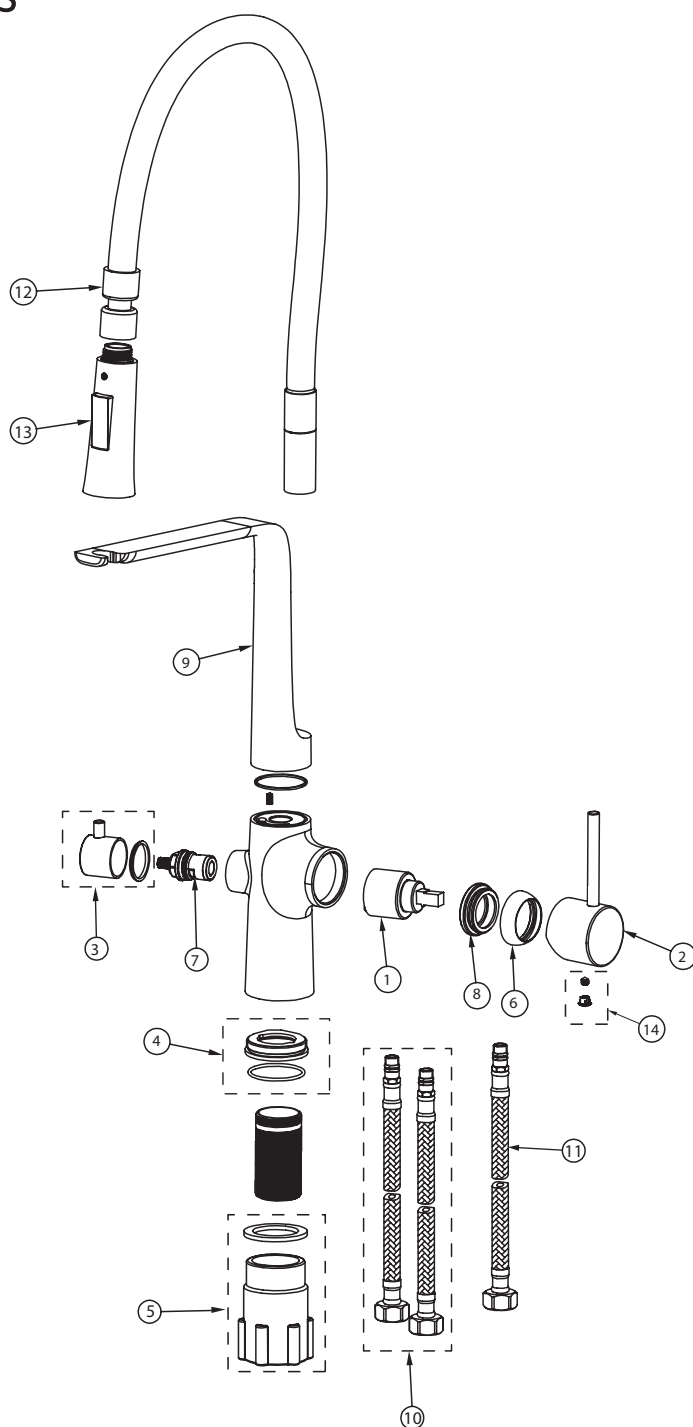

Hafa® Verge

Art: 1382000, 1382001

Spare Parts

Hafa®

Hafa
Svarvaregatan 5, Box 525
SE-301 80 Halmstad
SWEDEN

Garanti/Warranty.
Service, resevdelar/spare-parts
Sweden: Tel: +46 (0)35 15 44 75
Norway: Tel: +47 69 31 02 30
Finland: Puh: 0207 43 50 00

www.hafa.se
www.hafa.dk
www.hafabad.no
www.hafa.se
www.hafabathroom.ru
www.hafa.eu

E-mail:
service@hafa.se
service@hafabad.no