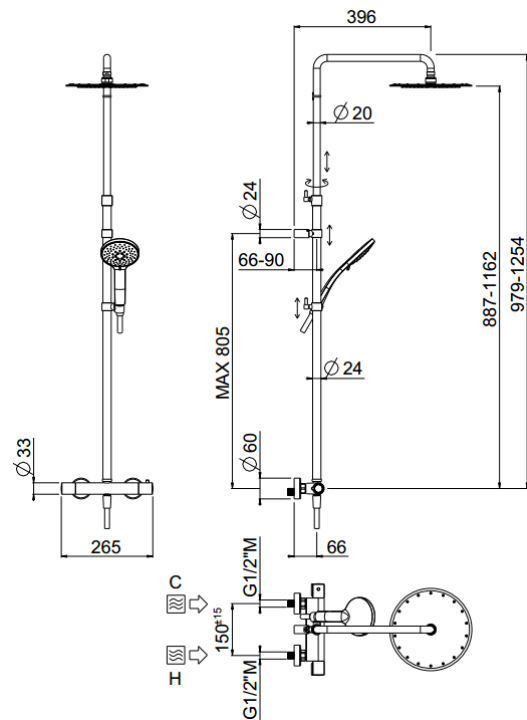

Rigoletto telescopic

Rigoletto telescopic, Stick shower head
00-1943X-N-CRX

TECHNICAL INFORMATION

Bridge telescopic shower column including exposed thermostatic mixer with diverter and brass handles, turning bar with adjustable mounting. Round shower head, Ø200, non-liming, inspectable and serviceable in chromed stainless steel. 3 jets non-liming shower in ABS. Smooth double anti-torsion PVC flexible hose, cm 150. CHROME

Flow rate:
x rubinetto

PICTURE

SPARE PARTS

ORIC031
T°

ORIC032
2 vie / ways

FEATURES

rain jet

central jet

side jet

double anti-torsion

adjustable telescopic shower column

inspectable round

TECHNICAL DRAWING

FINISHINGS