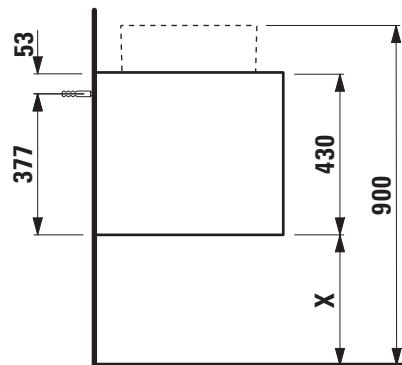

TECHNICAL DRAWINGS / S 1 : 20

B / mm	Ceramic
247	Kartell by Laufen 81233.2 (with tap bank left)
225	Palomba 81680.1
300	Kartell by Laufen 81833.8
346	VAL 81228.2 (left)
358	Val 81628.8
361	Palomba 81680.2
375	Kartell by Laufen 81833.4
400	Palomba 81680.3 Val 81228.1

B / mm	Ceramic
	Kartell by Laufen 81233.1, 81633.2, 81633.3, 81833.1 Living SaphirKeramik 81143.3 (only with wall mounted tap or asymmetric tap position), 81143.4, 81143.5
450	Ino 81230.0, 81730.1 (only with wall mounted tap or asymmetric tap position), 81230.2, 81630.0, 81630.2, 81730.2 Sonar 81234.0, 81234.1, 81234.2, 81234.3, 81634.1, 81634.2 Val 81728.1, 81628.0, 81628.2, 81628.3, 81628.4, 81628.5
525	Kartell by Laufen 81833.5
553	VAL 81228.2 (right)
600	Kartell by Laufen 81833.9
655	Kartell by Laufen 81233.2 (with tap bank right)

X = The exact height must be set during installation.