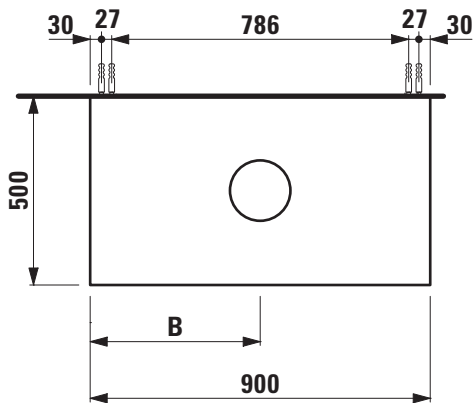

TECHNICAL DRAWINGS / S 1 : 20

B / mm	Ceramic
247	Kartell by Laufen 81233.2 (with tap bank left)
225	Palomba 81680.1
300	Kartell by Laufen 81833.8
346	VAL 81228.2 (left)
358	Val 81628.8
361	Palomba 81680.2
375	Kartell by Laufen 81833.4
400	Palomba 81680.3 Val 81228.1

B / mm	Ceramic
	Kartell by Laufen 81233.1, 81633.2, 81633.3, 81833.1 Living SaphirKeramik 81143.3 (only with wall mounted tap or asymmetric tap position), 81143.4, 81143.5
450	Ino 81230.0, 81730.1 (only with wall mounted tap or asymmetric tap position), 81230.2, 81630.0, 81630.2, 81730.2 Sonar 81234.0, 81234.1, 81234.2, 81234.3, 81634.1, 81634.2 Val 81728.1, 81628.0, 81628.2, 81628.3, 81628.4, 81628.5
525	Kartell by Laufen 81833.5
553	VAL 81228.2 (right)
600	Kartell by Laufen 81833.9
655	Kartell by Laufen 81233.2 (with tap bank right)

X = The exact height must be set during installation.