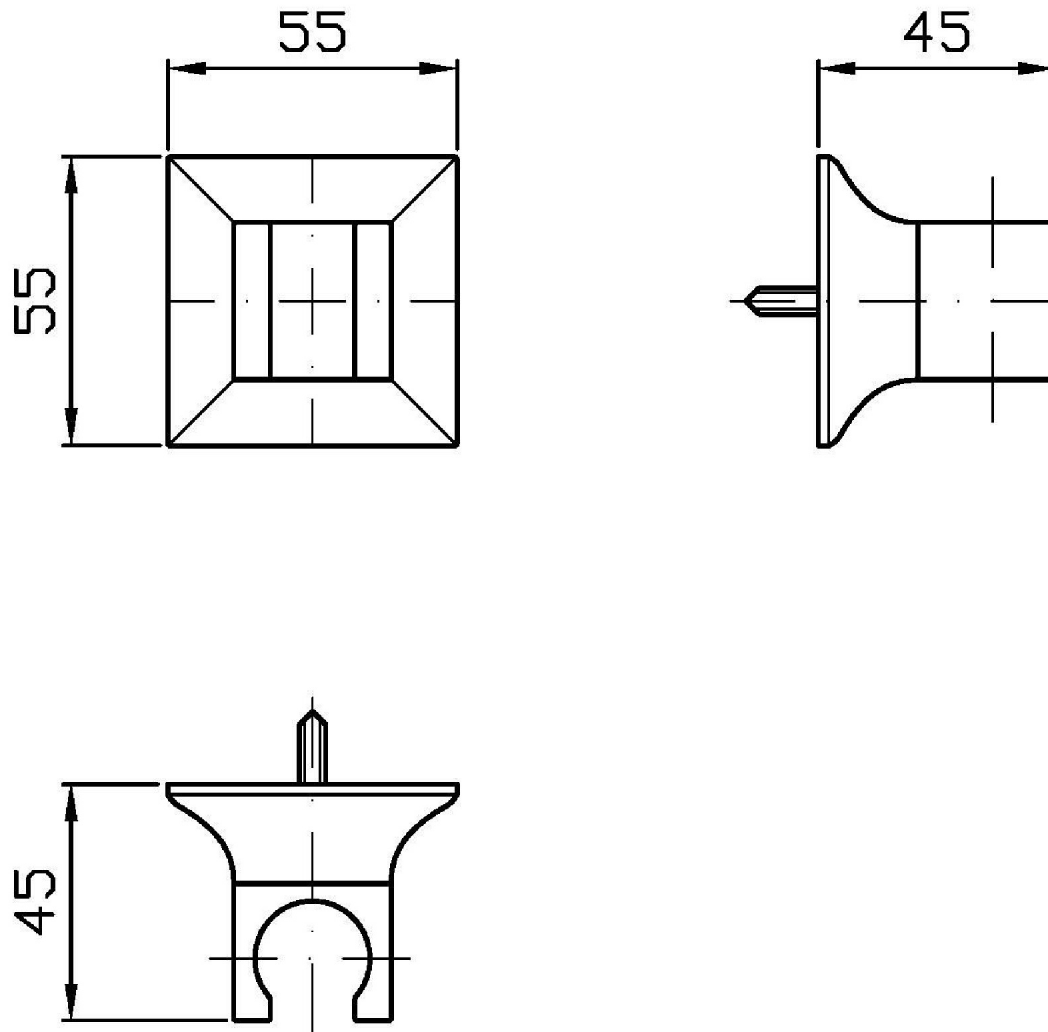

## SHOWER

Z93949

Appendidoccia fisso. / Handshower support.

Appendidoccia fisso per gruppo esterno.

Handshower support for exposed mixer.

## SHOWER

Z93949

Disegno Complessivo / Overall Drawing

## SHOWER

Z93949

Pesi e Misure / Weights and Sizes

Peso ( Kg ) Weight ( lb )	0,32 ( Kg )	0,71 ( lb )
Volume test ( dc3 ) - ( in3 )	0,55 ( dc3 )	33,56 ( in3 )
h ( mm ) - ( in )	70,00 ( mm )	2,76 ( in )
L1 ( mm ) - ( in )	80,00 ( mm )	3,15 ( in )
L2 ( mm ) - ( in )	98,00 ( mm )	3,86 ( in )